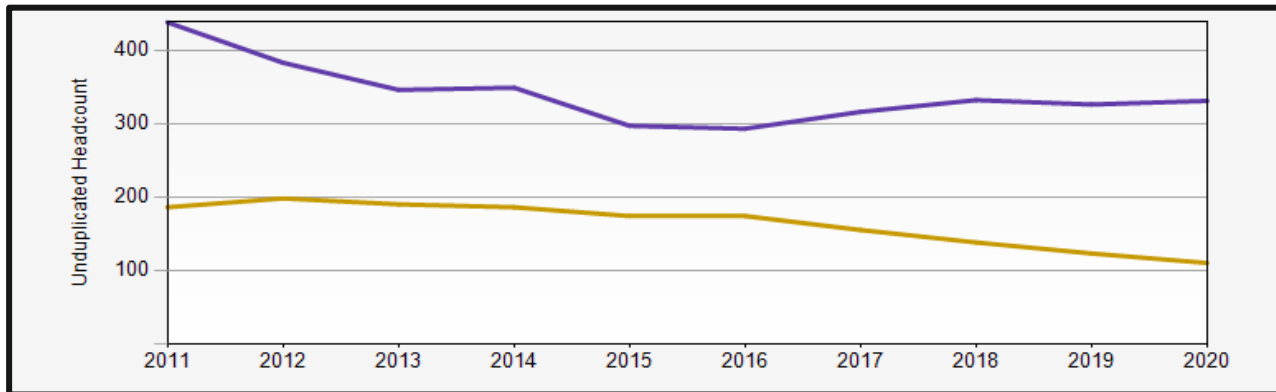

Autumn 2020 Reporting: English

	2011	2012	2013	2014	2015	2016	2017	2018	2019	2020
Undergraduate	438	383	346	349	297	293	316	332	326	331
Graduate	186	198	190	186	174	174	155	138	123	110
Total	625	581	536	535	471	467	471	470	449	441

Undergraduate	Major	Minor
<i>Number of students</i>		45
<i>Average GPA</i>		3.55

Departmental Course Data

<i>Number of students enrolled in Dept.'s courses</i>	4227		
<i>Total Number of Student Credit Hours</i>	31,389		
<i>The Most Courses that are Overloaded/Busy</i>	ENGL 111 C-K ENGL 281 E/F	ENGL 131 A-B2 ENGL 320	ENGL 257 ENGL 330
<i>The Most Courses with Least Enrollment/Vacant</i>	ENGL 300 ENGL 491 B	ENGL 302 B ENGL 491 C	ENGL 440