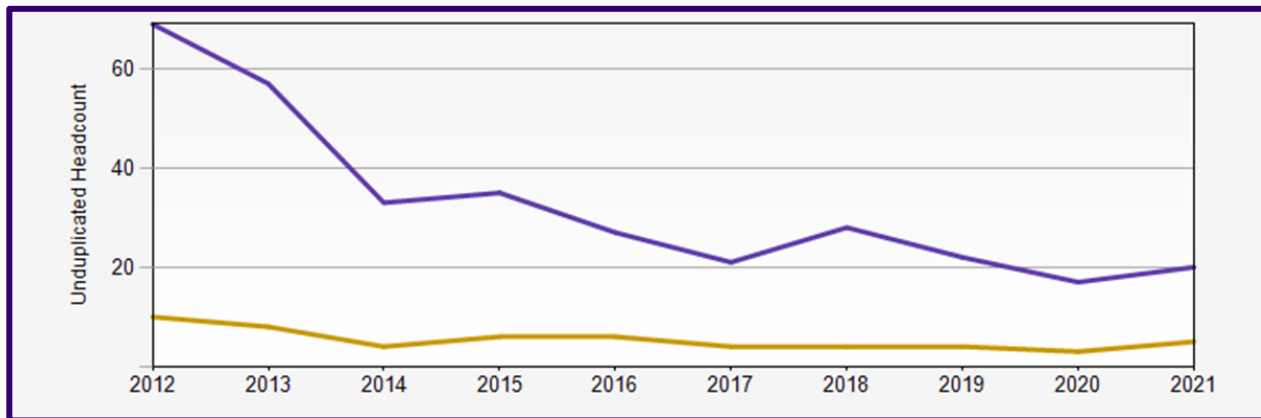

Autumn 2021 Reporting: Near Eastern Languages & Civilization

Autumn Quarters	2012	2013	2014	2015	2016	2017	2018	2019	2020	2021
Undergraduate	69	57	33	35	27	21	28	22	17	24
Graduate	10	8	4	6	6	4	4	4	3	5

Undergraduate	Major (24)	Minor (8)
<i>Breakdown</i>	Lang. & Cultures- 20 Comp. Civilization- 4	Near Eastern Studies- 8
<i>Average GPA</i>	3.58	3.45

Departmental Course Data

<i>Number of students enrolled in Dept.'s courses</i>	380		
<i>Total Number of Student Credit Hours</i>	2,027		
<i>Courses that are Overloaded/Busy</i>	ARAB 101B	NEAR E 268A	
<i>Courses with Least Enrollment/Vacant</i>	BIBHEB 201A TKISH 404A	KAZAKH 201A	ARAB 401A