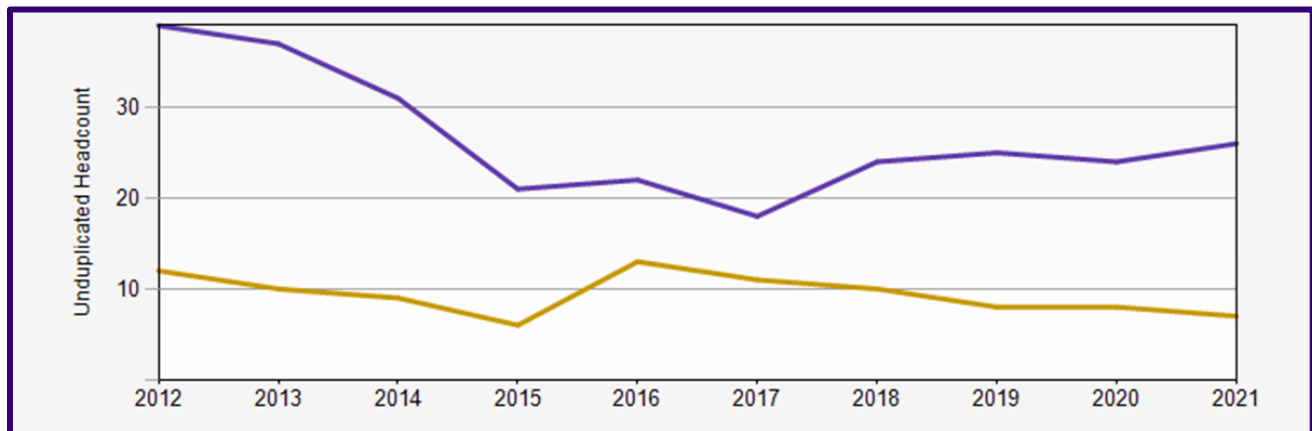

## Autumn 2021 Reporting: Scandinavian Studies

Autumn Quarters	2012	2013	2014	2015	2016	2017	2018	2019	2020	2021
Undergraduate	39	37	31	21	22	18	24	25	24	27
Graduate	12	10	9	6	13	11	10	8	8	7

<b>Undergraduate</b>	<b>Major (27)</b>	<b>Minor (40)</b>
<i>Breakdown</i>	Danish- 4 Finnish- 3 Norwegian- 2 Scand. Area St.- 13 Swedish- 5	Baltic- 2 Danish- 3 Finnish- 5 Latvian- 1 Lithuanian- 2 Norwegian- 7 Scand. Area St.-15 Swedish- 5
<i>Average GPA</i>	3.47	3.54

### Departmental Course Data

<i>Number of students enrolled in Dept.'s courses</i>	630		
<i>Total Number of Student Credit Hours</i>	3,502		
<i>Courses that are Overloaded/Busy</i>	SCAND 100A SCAND 360A	SCAND 230A SCAND 427	SCAND 312A
<i>Courses with Least Enrollment/Vacant</i>	LATV 101A FINN 201A	LITH 101A LITH 201A	LITH 111A NORW 312A