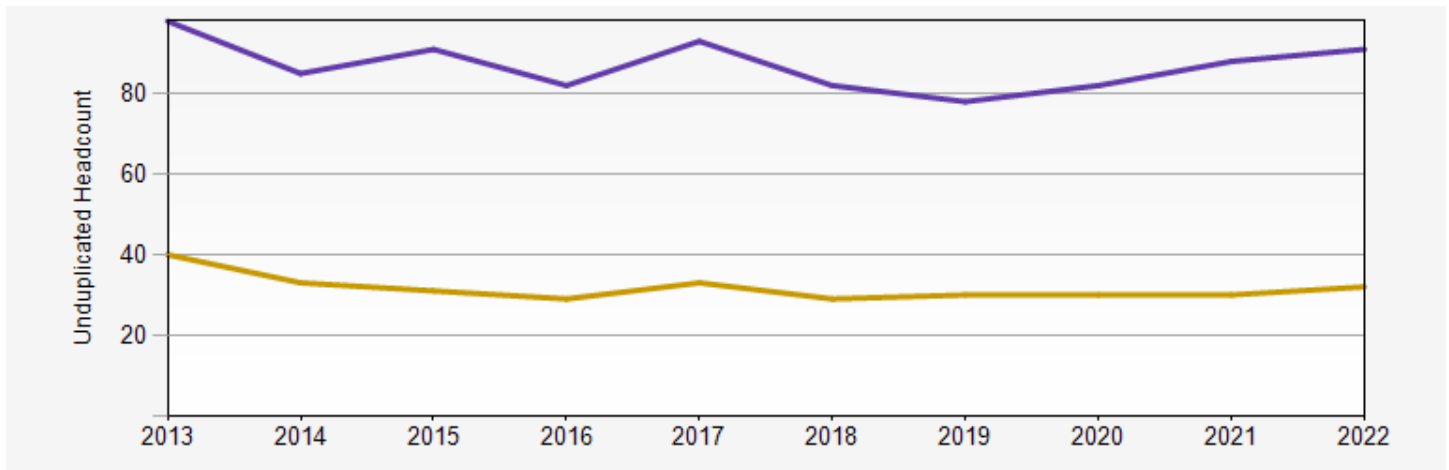

Autumn 2022 Reporting: Asian Languages & Literature

MAJOR - 91				MINOR - 93					
Asian Lang & Culture	Chinese	Japanese	Korean	Asian Lang & Cultures	Chinese	Japanese	Korean	South Asian Lang	Vietnamese
37	13	49	10	8	26	37	18	2	2
Average Dept. GPA: 3.74				Average Cum. GPA: 3.54					

DEPARTMENTAL COURSE DATA	
Number of students enrolled in Dept. courses	Total Number of Student Credit Hours
1,421	8,349
Courses that are overloaded/busy	Courses with the least enrollment/vacant
VIET 121, VIET 101, ASIAN 200, ASIAN 205, JAPAN 325, KOREAN 301	BENG 201, SNKRT 201, INDO 211, BENG 301, CHIN 395, URDU 421

QUARTER HISTORIC ENROLLMENT GRAPH

Class	2013	2014	2015	2016	2017	2018	2019	2020	2021	2022
Undergraduate	98	85	91	82	93	82	78	82	88	91
Graduate	40	33	31	29	33	29	30	30	30	32