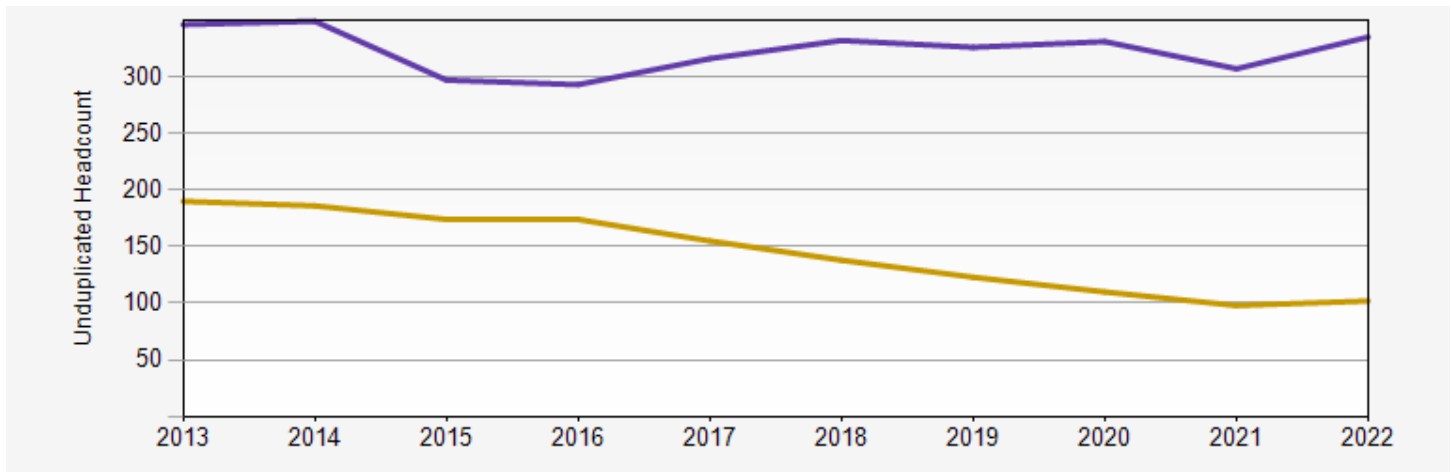

Autumn 2022 Reporting: English

MAJOR - 401		MINOR - 58	
Language & Literature	Creative Writing	English	Writing
342	59	38	20
Average Dept. GPA: 3.75		Average Cum. GPA: 3.63	

DEPARTMENTAL COURSE DATA	
Number of students enrolled in Dept. courses	Total Number of Student Credit Hours
4,269	24,319
Courses that are overloaded/busy	Courses with the least enrollment/vacant
ENGL 243, ENGL 257, ENGL 258, ENGL 267, ENGL 299	ENGL 103, ENGL 102, ENGL 104, ENGL 383, ENGL 484

QUARTER HISTORIC ENROLLMENT GRAPH

Class	2013	2014	2015	2016	2017	2018	2019	2020	2021	2022
Undergraduate	346	349	297	293	316	332	326	331	334	335
Graduate	190	186	174	174	155	138	123	110	98	102