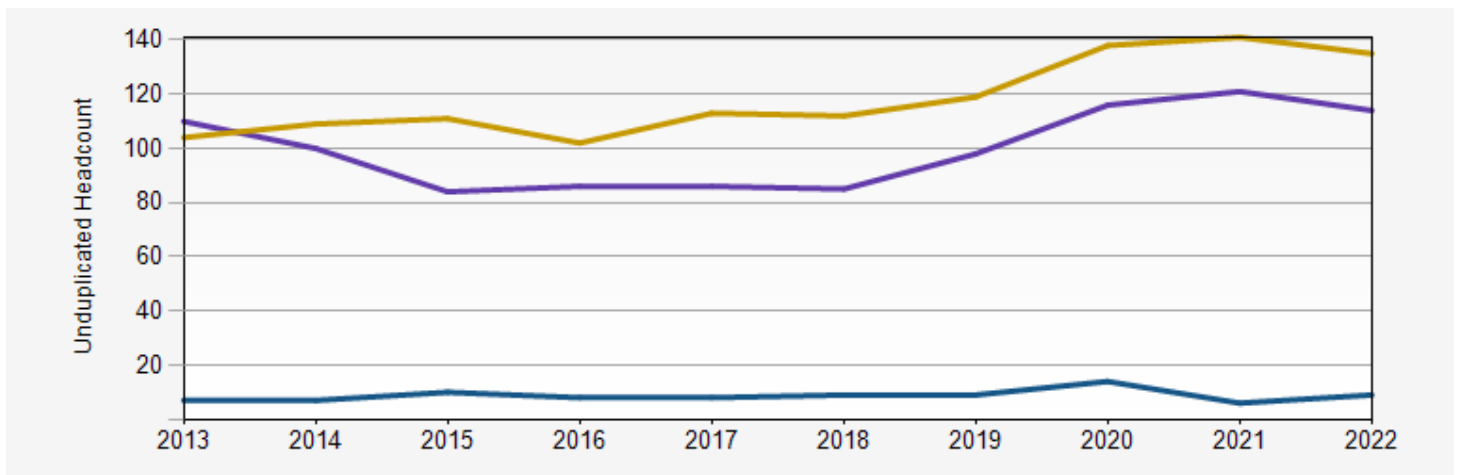

Autumn 2022 Reporting: Linguistics

MAJOR - 136		MINOR - 51	
Linguistics	Romance Linguistics	American Sign Language	Linguistics
135	1	20	31
Average Dept. GPA: 3.51		Average Cum. GPA: 3.42	

DEPARTMENTAL COURSE DATA	
Number of students enrolled in Dept. courses	Total Number of Student Credit Hours
991	4,952
Courses that are overloaded/busy	Courses with the least enrollment/vacant
ASL 101, ASL 201, LING 201, LING 210, LING 234, LING 450, LING 432, LING 461	ASL 301, LING 412, LING 433, LING 470

QUARTER HISTORIC ENROLLMENT GRAPH

Class	2013	2014	2015	2016	2017	2018	2019	2020	2021	2022
Undergraduate	110	100	84	86	86	85	98	116	129	114
Graduate	104	109	111	102	113	112	119	138	141	135