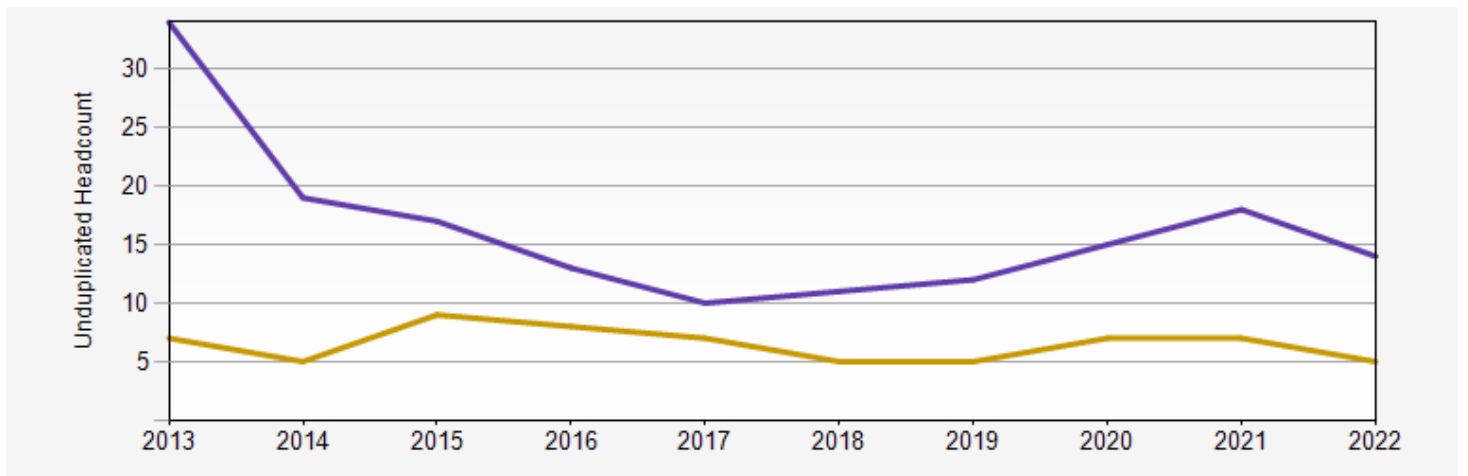

Autumn 2022 Reporting: Slavic Languages & Literatures

MAJOR - 20		MINOR - 7		
Eastern European Lang, Lit, & Cultures	Russian Lang, Lit, & Culture	Russian Language	Slavic Languages	Russian & Slavic Literatures
0	20	6	1	0
Average Dept. GPA: 3.82		Average Dept. GPA: 3.82		

DEPARTMENTAL COURSE DATA	
Number of students enrolled in Dept. courses	Total Number of Student Credit Hours
189	1,275
Courses that are overloaded/busy	Courses with the least enrollment/vacant
BCMS 401, RUSS 110, RUSS 201, RUSS 340, SLAVIC 200	RUSS 401, RUSS 482, RUSS 486, SLVN 401

QUARTER HISTORIC ENROLLMENT GRAPH

Class	2013	2014	2015	2016	2017	2018	2019	2020	2021	2022
Undergraduate	34	19	17	13	10	11	12	15	25	14
Graduate	7	5	9	8	7	5	5	7	7	5