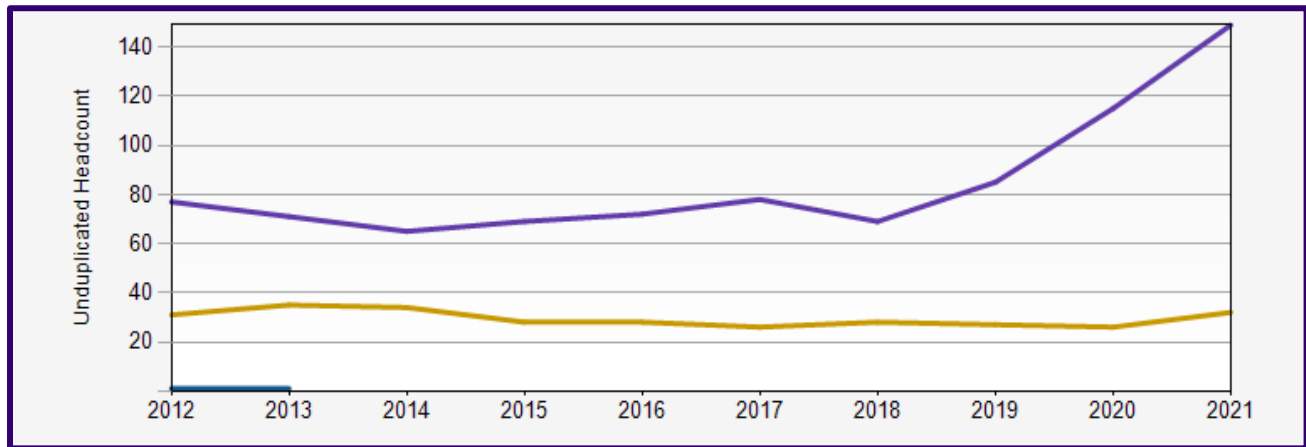

Spring 2021 Reporting: Cinema and Media Studies

Spring Quarters	2012	2013	2014	2015	2016	2017	2018	2019	2020	2021
Undergraduate	77	71	65	69	72	78	69	85	115	149
Graduate	31	35	34	28	28	26	28	27	26	32

Undergraduate	Major (161)	Minor (7)
<i>Breakdown</i>	C LIT-12 CMS- 149	C LIT- 3 EC & V- 4
<i>Average GPA</i>	3.48	3.72