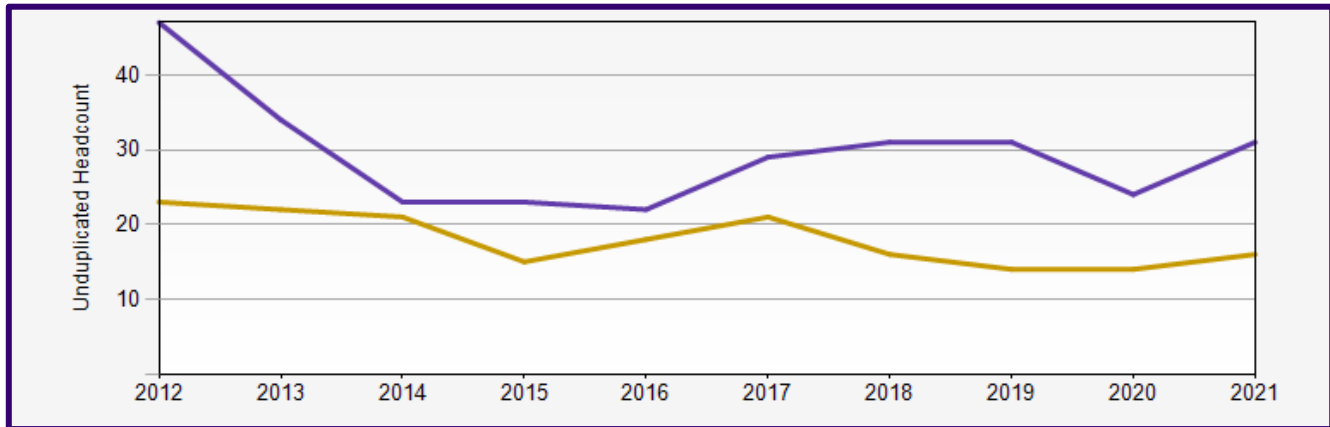

Spring 2021 Reporting: Classics

Spring Quarters	2012	2013	2014	2015	2016	2017	2018	2019	2020	2021
Undergraduate	47	34	23	23	22	29	31	31	24	31

Undergraduate	Major (31)	Minor (60)
<i>Breakdown</i>	CL ST- 16 CLAS- 11 GREEK- 3 LATIN- 1	CL ST- 54 GREEK- 1 LATIN- 5
<i>Average GPA</i>	3.71	3.58

Departmental Course Data

<i>Number of students enrolled in Dept.'s courses</i>	927		
<i>Total Number of Student Credit Hours</i>	3,177		
<i>Courses that are Overloaded/Busy</i>	CLAS 101E/F CLAS 326	CLAS 205C CLAS 445	CLAS 205 F
<i>Courses with Least Enrollment/Vacant</i>	GREEK 307A	GREEK 463A	LATING 463