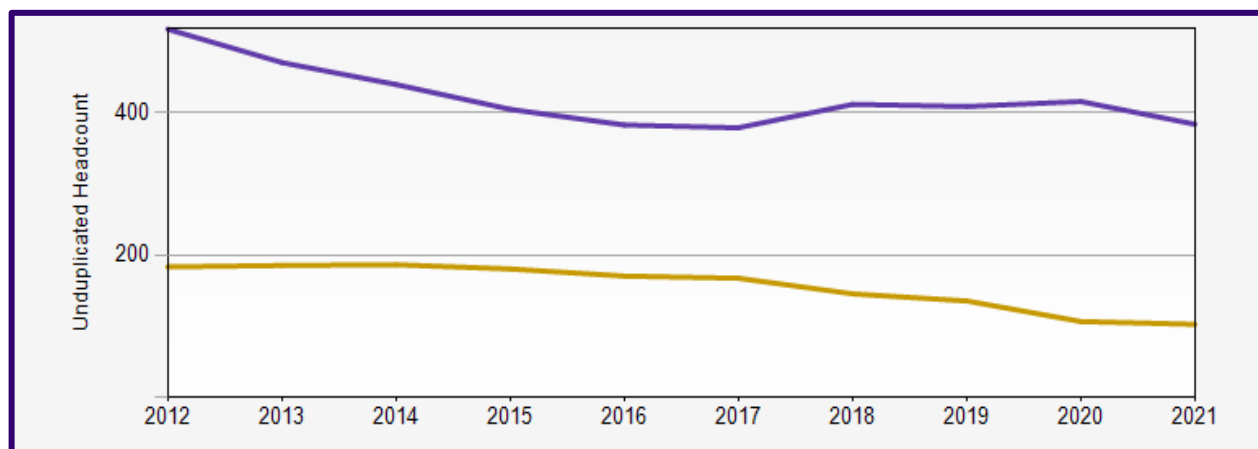

Spring 2021 Reporting: English

Spring Quarters	2012	2013	2014	2015	2016	2017	2018	2019	2020	2021
Undergraduate	518	471	440	405	383	379	412	409	416	412
Graduate	183	185	186	180	170	167	145	135	106	102

Undergraduate	Major (412)		Minor (86)	
<i>Breakdown</i>	English Lang. & Lit.	334	English	57
	English Creative W.	78	English- Writing	29
<i>Average GPA</i>		3.54		3.60

Departmental Course Data

<i>Number of students enrolled in Dept.'s courses</i>	3,318		
<i>Total Number of Student Credit Hours</i>	15,954		
<i>Courses that are Overloaded/Busy</i>	ENGL 198B ENGL 325A	ENGL 210A ENGL 345A	ENGL 265A ENGL 483A
<i>Courses with Least Enrollment/Vacant</i>	ENGL 131W	ENGL198E	ENGL 314A