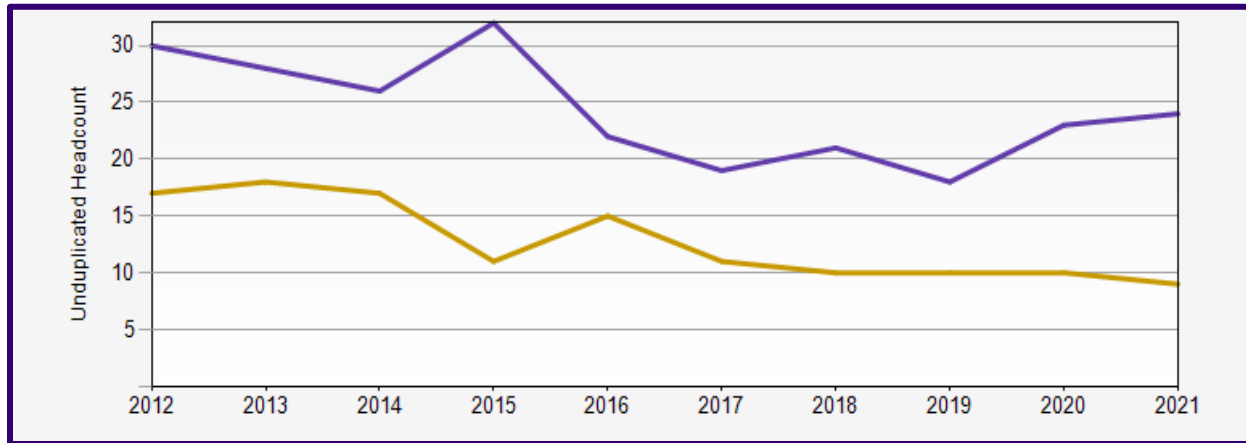

# Spring 2021 Reporting: Germanics

Spring Quarters	2012	2013	2014	2015	2016	2017	2018	2019	2020	2021
Undergraduate	30	28	26	32	22	19	21	18	23	27

<b>Undergraduate</b>	<b>Major</b>	<b>Minor</b>
<i>Number of students</i>		10
<i>Average GPA</i>	3.68	3.69

### Departmental Course Data

<i>Number of students enrolled in Dept.'s courses</i>	241		
<i>Total Number of Student Credit Hours</i>	1,191		
<i>Courses that are Overloaded/Busy</i>	GERMAN 102A	GERMAN 103D	GERMAN 220A
<i>Courses with Least Enrollment/Vacant</i>	GERMAN 202A	GERMAN 298A	