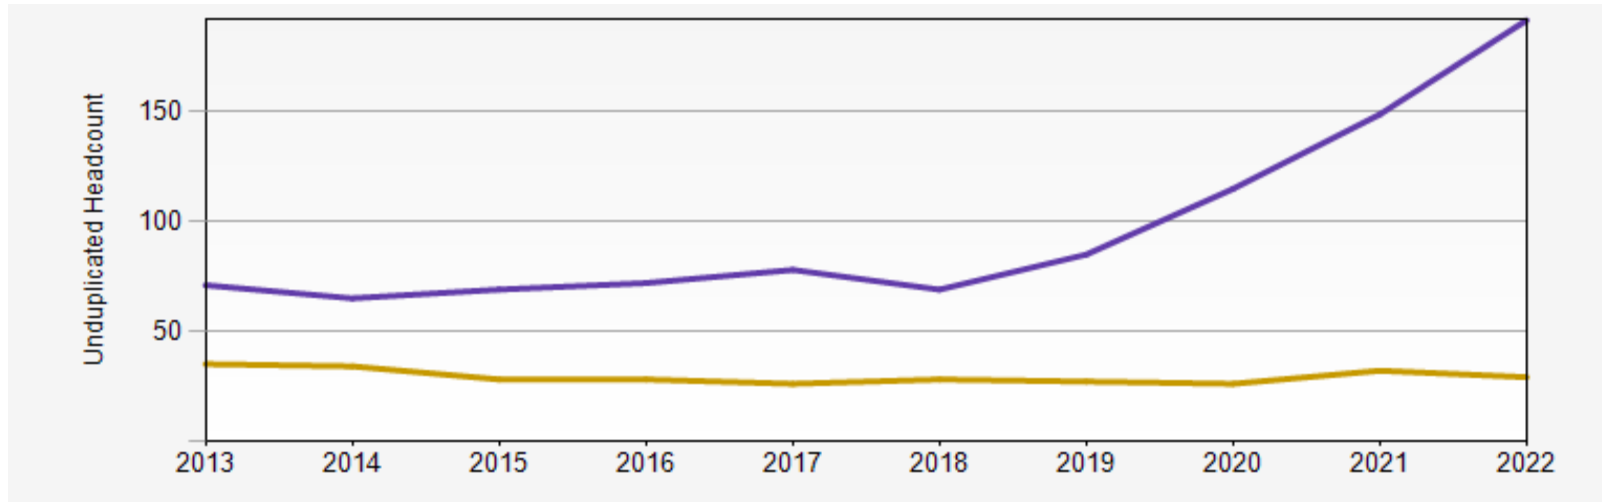

Spring 2022 Reporting: Cinema and Media Studies

	2013	2014	2015	2016	2017	2018	2019	2020	2021	2022
Undergraduate	71	65	69	72	78	69	85	115	149	192
Graduate	35	34	28	28	26	28	27	26	32	29
Non-matric	1				1					
Total	107	99	97	100	105	97	112	141	181	221

Undergraduate majors 192 (CMS 176, Comp Lit 16)

Average GPA 3.71

Number of Students enrolled in courses 932

Student Credit hours 3619