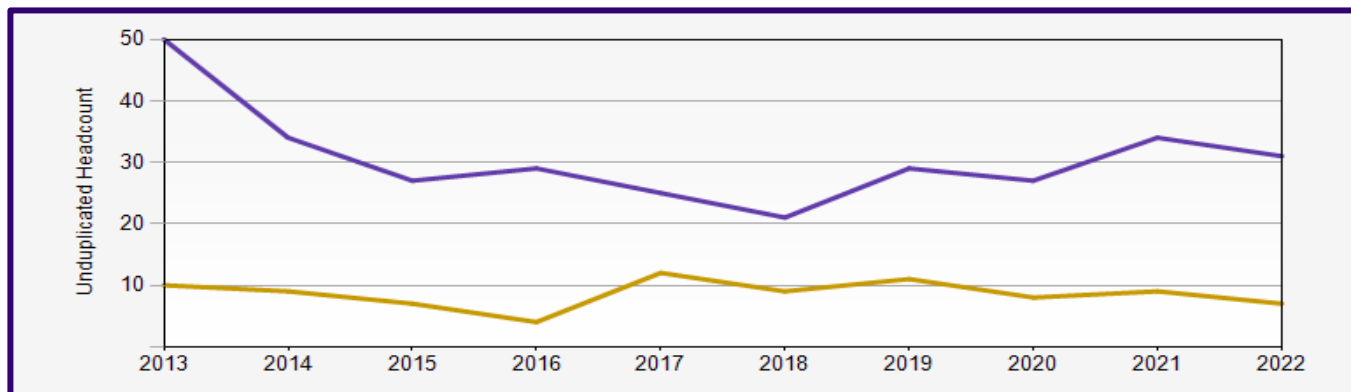

# Spring 2022 Reporting: Scandinavian Studies

Spring Quarters	2013	2014	2015	2016	2017	2018	2019	2020	2021	2022
Undergraduate	50	34	27	29	25	21	29	27	34	31
Graduate	10	9	7	4	12	9	11	8	9	7

<b>Undergraduate</b>	<b>Major (31)</b>	<b>Minor (54)</b>
<i>Breakdown</i>	Danish- 3 Finnish- 3 Norwegian- 4 Scand. Area St.- 14 Swedish- 7	Baltic- 1 Danish- 4 Estonian- 1 Finnish- 5 Latvian- 1 Lithuanian- 2 Norwegian- 15 Scand. Area St.-19 Swedish- 6
<i>Average Dept. GPA</i>	3.75	3.58

## Departmental Course Data

<i>Number of students enrolled in Dept.'s courses</i>	685		
<i>Total Number of Student Credit Hours</i>	3,781		
<i>Courses that are Overloaded/Busy</i>	SCAND 367A SCAND 155A	SCAND 100A SCAND 375A	SCAND 232A
<i>Courses with Least Enrollment/Vacant</i>	SCAND 437A SCAND 153A	SCAND 490A	SCAND 490B