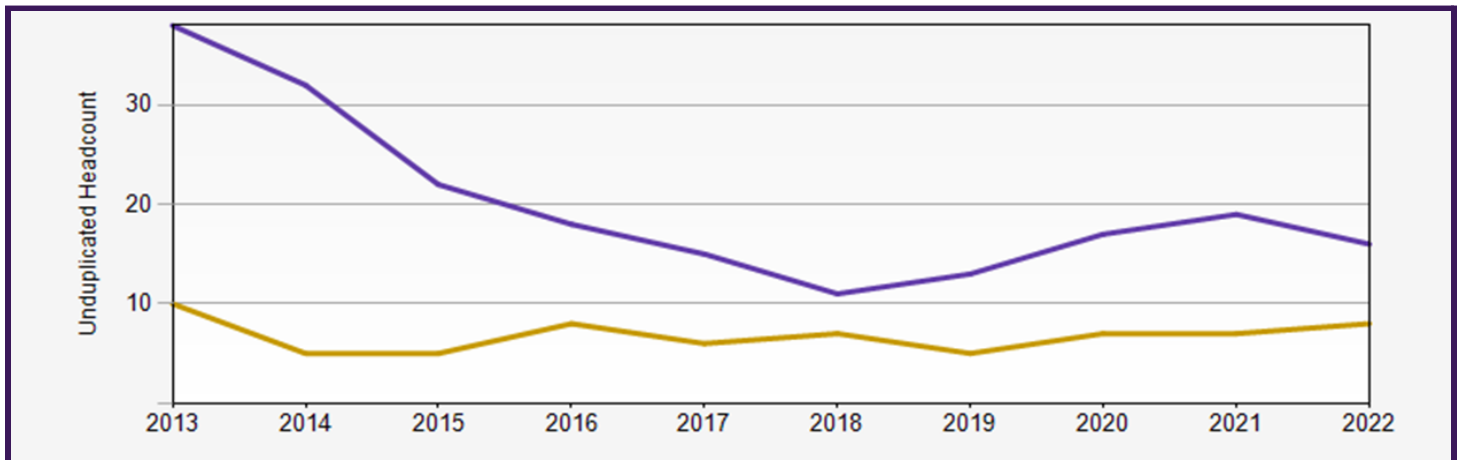

# Spring 2022 Reporting: Slavic Department

<b>Undergraduate</b>	<b>Major (17)</b>	<b>Minor (16)</b>
<i>Breakdown</i>	Russian Lang, Lit, Cult - 17 E. Euro Lang, Lit, Cult - 0	Russian Language - 10 Russ Lit/Slav Lit - 4 Slav Lang - 2
<i>Average Dept. GPA</i>	3.81	3.70

## Departmental Course Data

<i>Number of students enrolled in Dept.'s courses</i>	16				
<i>Total Number of Student Credit Hours</i>	1,278				
<i>Courses that are Overloaded/Busy (over 70% full)</i>	POLSH 320A	RUSS 103A	RUSS 103B	RUSS 324A	RUSS 427A
<i>Courses with the Least Enrollment/Vacant (less than 30% full)</i>	RUSS 113A SLVN 499A	RUSS 303A UKR 403A	BCMS 406A	POLSH 403A	