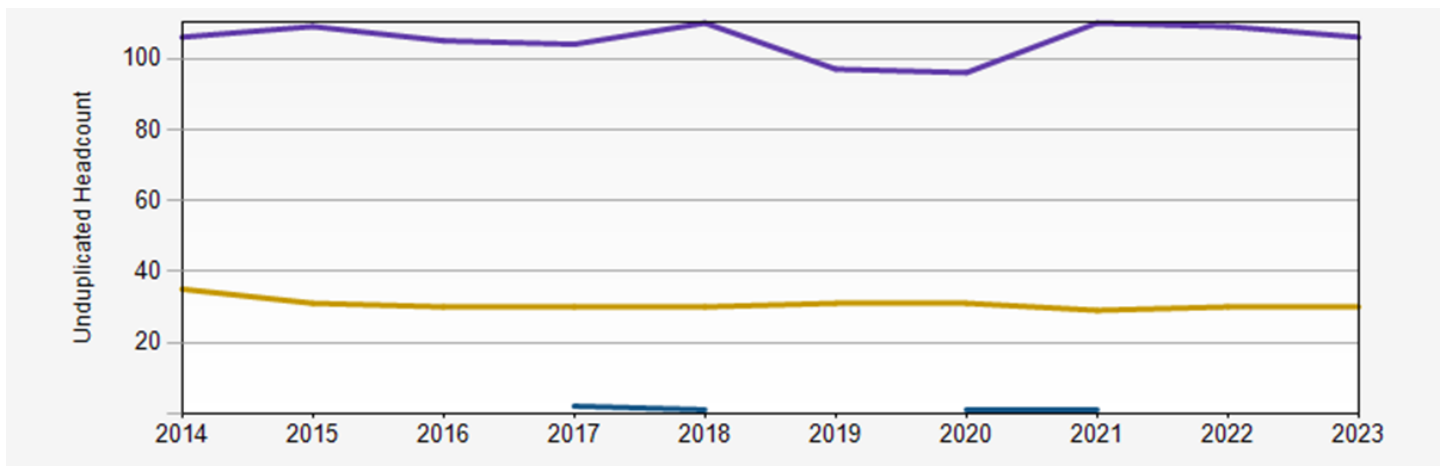

Spring 2023 Reporting: Asian Languages & Literatures

MAJOR - 173				MINOR - 95					
Asian Lang & Culture	Chinese	Japanese	Korean	Asian Lang & Cultures	Chinese	Japanese	Korean	South Asian Lang	Vietnamese
54	24	73	22	14	20	31	24	3	3
Average Dept. GPA: 3.64				Average GPA: 3.45					

DEPARTMENTAL COURSE DATA	
Number of students enrolled in Dept. courses	Total Number of Student Credit Hours
1,164	3,975
Courses that are overloaded/busy	Courses with the least enrollment/vacant
JAPAN 325 A, JAPAN 344 A, JAPAN 360 A, ASIAN 207 A, KOREAN 360 A, KOREAN 365 A, JAPAN 103 B	ASIAN 498 B, BENG 303 A, SKNSKRT 203 A, SNSKRT 313 A, URDU 321 A, URDU 421 A

QUARTER HISTORIC ENROLLMENT GRAPH

Class	2014	2015	2016	2017	2018	2019	2020	2021	2022	2023
Undergraduate	106	109	105	104	110	97	96	110	109	106
Graduate	35	31	30	30	30	31	31	29	30	30

Blue line represents non-matriculated students.