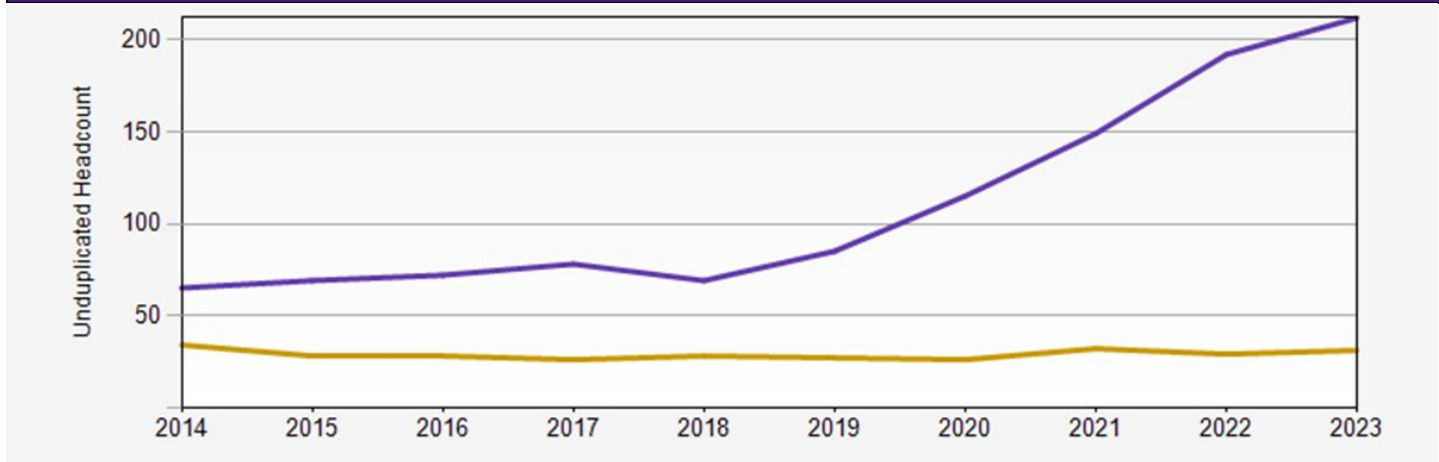

Spring 2023 Reporting: Cinema & Media Studies

MAJOR - 269		MINOR - 10	
Comparative Literature	Cinema & Media Studies	Comparative Literature	Environ. Cultures & Values
13	256	6	4
Average Dept. GPA: 3.66		Average GPA: 3.66	

DEPARTMENTAL COURSE DATA	
Number of students enrolled in Dept. courses	Total Number of Student Credit Hours
478	2,390
Courses that are overloaded/busy	Courses with the least enrollment/vacant
C LIT 322 A, CMS 480 A, CMS 397 B, CMS 240 A/B, C LIT 250 A, C LIT 252 A, C LIT 252 A/B/C	C LIT 474 A, C LIT 250 B/C, C LIT 251 A

QUARTER HISTORIC ENROLLMENT GRAPH

Class	2014	2015	2016	2017	2018	2019	2020	2021	2022	2023
Undergraduate	65	69	72	78	69	85	115	149	192	212
Graduate	34	28	28	26	28	27	26	32	29	31