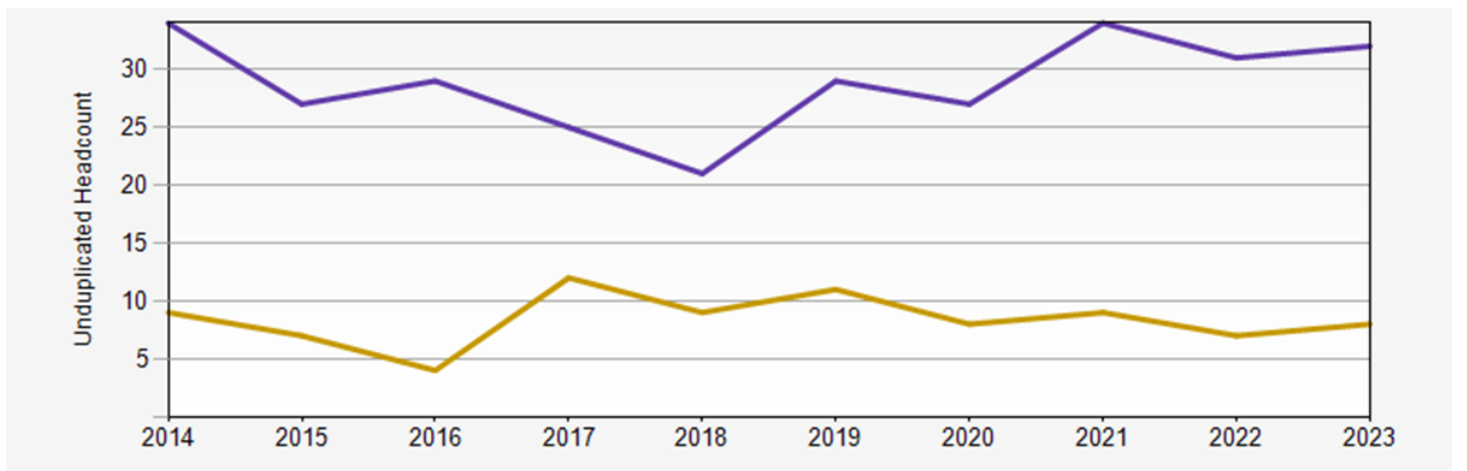

Spring 2023 Reporting: Scandinavian Studies

MAJOR - 39		Average Dept. GPA: 3.70		
Area Studies	Danish	Finnish	Norwegian	Swedish
17	2	4	9	7

MINOR - 44					Average GPA: 3.68			
Baltic	Danish	Estonian	Finnish	Latvian	Lithuanian	Norwegian	Scand. Area Studies	Swedish
0	3	0	4	1	1	12	18	5

DEPARTMENTAL COURSE DATA	
Number of students enrolled in Dept. courses	Total Number of Student Credit Hours
78	377
Courses that are overloaded/busy	Courses with the least enrollment/vacant
SCAND 150 A, SCAND 153 A, SCAND 232 A, ESTO 113 A, LITH 113 A, FINN 203 A, NORW 312 A	LITH 213 A, LITH 203 A, LATV 202 A, LATV 113 A, LATV 103 A, NORW 203 A, DANISH 203 A

QUARTER HISTORIC ENROLLMENT GRAPH

Class	2014	2015	2016	2017	2018	2019	2020	2021	2022	2023
Undergraduate	34	27	29	25	21	29	27	34	31	32
Graduate	9	7	4	12	9	11	8	9	7	8