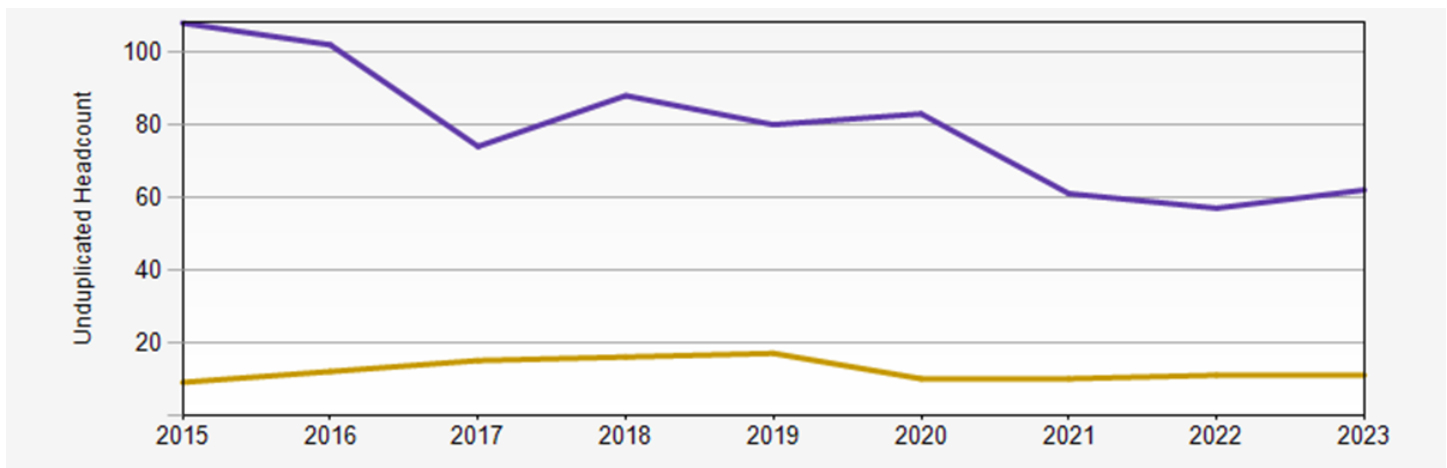

# Spring 2023 Reporting: Spanish & Portuguese Studies

MAJOR - 92	MINOR - 138	
Spanish	Spanish	Portuguese Language & Luso-Brazilian Studies
92	138	0
Average GPA: 3.53	Average GPA: 3.62	

DEPARTMENTAL COURSE DATA	
Number of students enrolled in Dept. courses	Total Number of Student Credit Hours
344	1,706
Courses that are overloaded/busy	Courses with the least enrollment/vacant
SPAN 110 A, SPAN 203 C, SPAN 322 A, SPAN 336 A, SPAN 395 A, SPAN 473 A, SPAN 314 A	SPAN 396 A, PORT 301 A, PORT 201 A, SPAN 103 E, SPAN 410 A, SPAN 206 A, SPAN 103 B/D

## QUARTER HISTORIC ENROLLMENT GRAPH

Class	2015	2016	2017	2018	2019	2020	2021	2022	2023
Undergraduate	108	102	74	88	80	83	61	57	62
Graduate	9	12	15	16	17	10	10	11	11