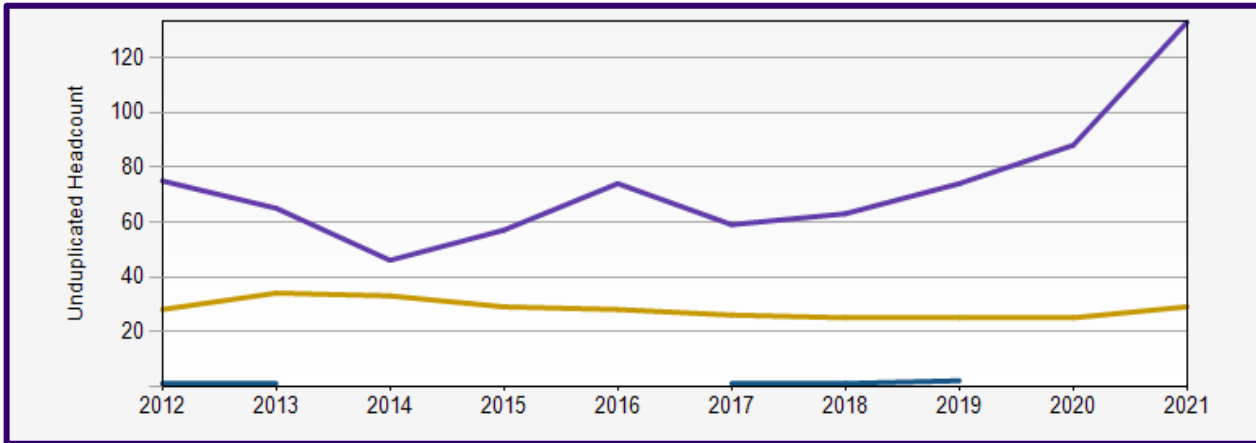

Winter 2021 Reporting: Cinema and Media Studies

	2012	2013	2014	2015	2016	2017	2018	2019	2020	2021
Undergraduate	75	65	46	57	74	59	63	74	88	133
Graduate	28	34	33	29	28	26	25	25	25	29
Non-matric	1	1				1	1	2		
Total	104	100	79	86	102	86	89	101	113	162

Undergraduate	Major	Minor
<i>Number of students</i>		3
<i>Average GPA</i>	3.43	3.85

Departmental Course Data

<i>Number of students enrolled in Dept.'s courses</i>	951		
<i>Total Number of Student Credit Hours</i>	4,725		
<i>Courses that are Overloaded/Busy</i>	C LIT 240D CMS 304A	CMS 311 A CMS 240C	CMS 370A
<i>Courses with the Least Enrollment/Vacant</i>	C LIT 210A C LIT 400A	C LIT 361A CMS 274A	C LIT 362A