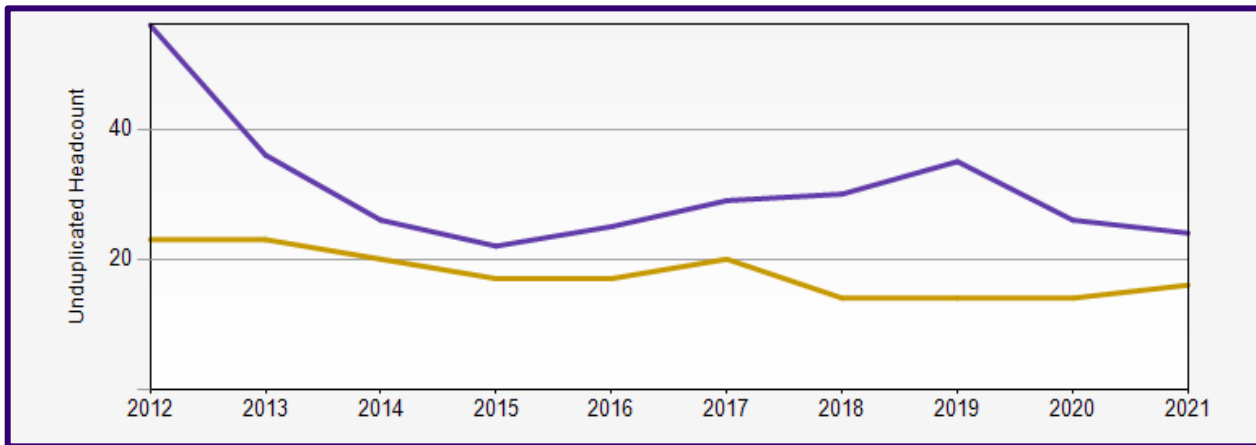

Winter 2021 Reporting: Classics

	2012	2013	2014	2015	2016	2017	2018	2019	2020	2021
Undergraduate	56	36	26	22	25	29	30	35	26	24
Graduate	23	23	20	17	17	20	14	14	14	16
Total	79	59	46	39	42	49	44	49	40	40

Undergraduate	Major	Minor
<i>Number of students</i>		24
<i>Average GPA</i>		3.65

Departmental Course Data

<i>Number of students enrolled in Dept.'s courses</i>	1,253		
<i>Total Number of Student Credit Hours</i>	4,118		
<i>Courses that are Overloaded/Busy</i>	CLAS 101C/D CLAS 328A/B	CLAS 205 A-H CLAS 430A	CLAS 239A
<i>Courses with Least Enrollment/Vacant</i>	CLAS 324 A LATIN 462	GREEK 102A	GREEK 306A