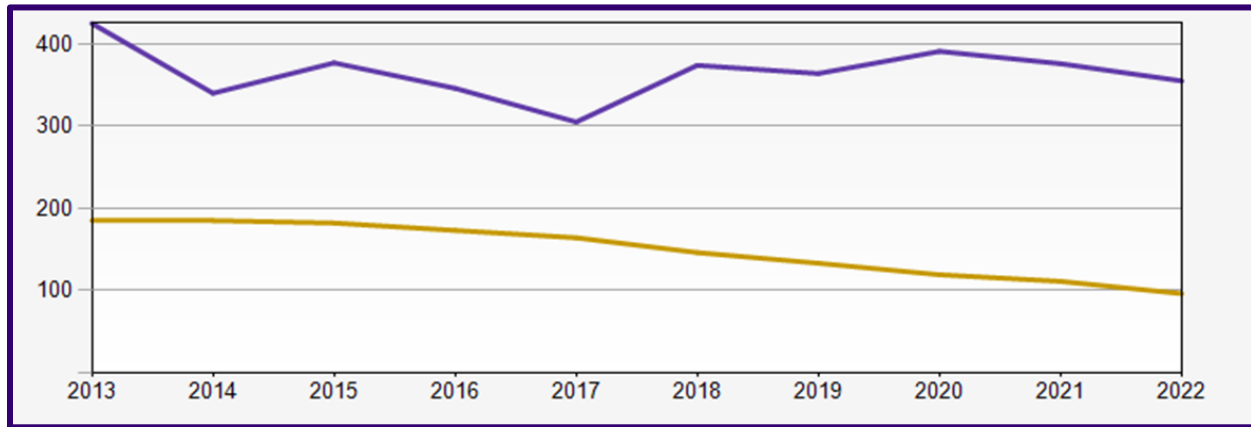

Winter 2022 Reporting: English

Winter Quarters	2013	2014	2015	2016	2017	2018	2019	2020	2021	2022
Undergraduate	425	340	377	346	305	374	364	391	376	374
Graduate	185	185	182	173	164	146	133	119	111	96

Undergraduate	Major (374)		Minor (79)	
<i>Breakdown</i>	English Lang. & Lit.	316	English	52
	English Creative W.	58	English- Writing	27
<i>Average Dept. GPA</i>		3.76		3.58

Departmental Course Data

<i>Number of students enrolled in Dept.'s courses</i>	3,712		
<i>Total Number of Student Credit Hours</i>	19,437		
<i>Courses that are Overloaded/Busy</i>	ENGL 198D ENGL 199A	ENGL 387A ENGL 299A/C	ENGL 242B ENGL 131A-Y2
<i>Courses with Least Enrollment/Vacant</i>	ENGL 491A/B	ENGL 384B	ENGL 344A