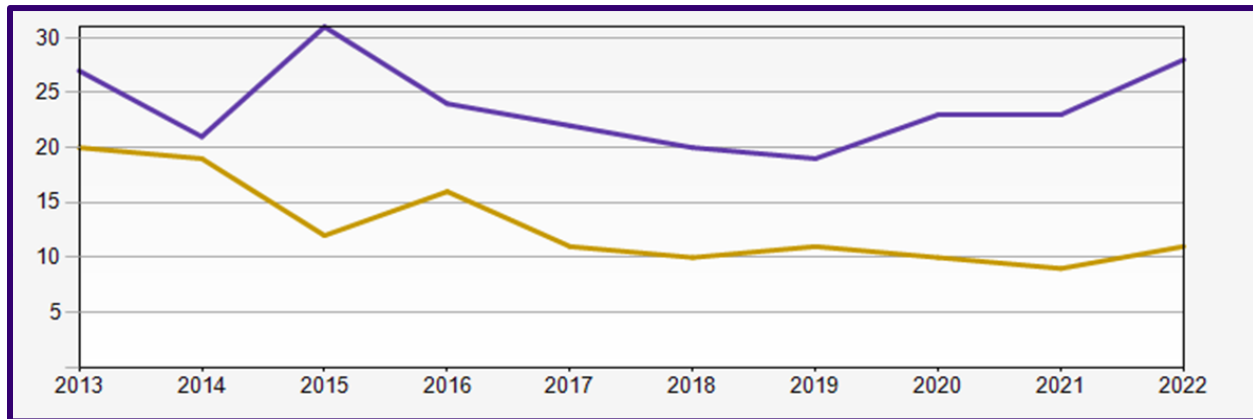

Winter 2022 Reporting: German Studies

Winter Quarters	2013	2014	2015	2016	2017	2018	2019	2020	2021	2022
Undergraduate	27	21	31	24	22	20	19	23	23	29
Graduate	20	19	12	16	11	10	11	10	9	11

Undergraduate	Major	Minor
<i>Number of students</i>	29	7
<i>Average Dept. GPA</i>	3.84	3.71

Departmental Course Data

<i>Number of students enrolled in Dept.'s courses</i>	198	
<i>Total Number of Student Credit Hours</i>	926	
<i>Courses that are Overloaded/Busy</i>	GERMAN 298A	GERMAN 102A/B
<i>Courses with Least Enrollment/Vacant</i>	GERMAN 202A	GERMAN 102E