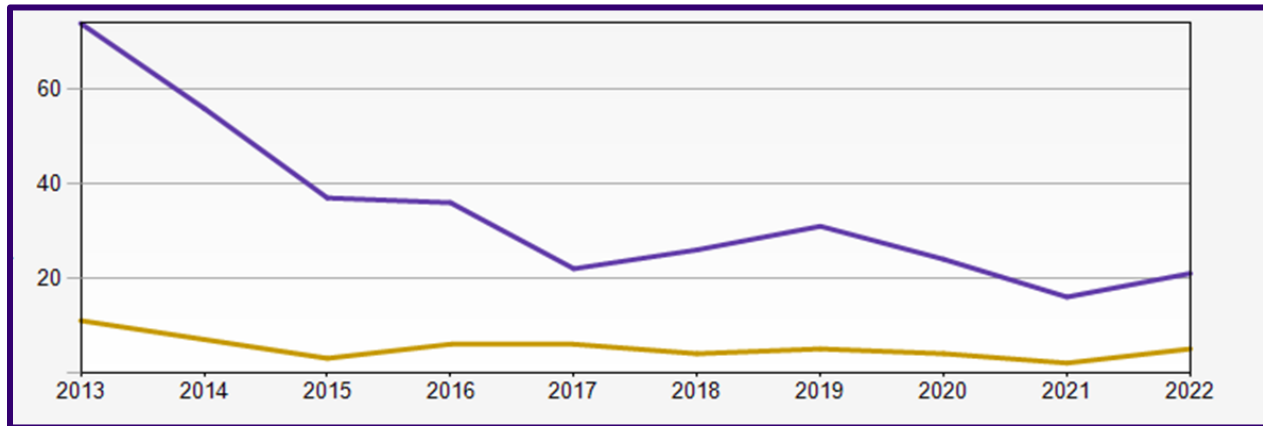

# Winter 2022 Reporting: Near Eastern Languages & Civilization

Winter Quarters	2013	2014	2015	2016	2017	2018	2019	2020	2021	2022
Undergraduate	74	56	37	36	22	26	31	24	16	21
Graduate	11	7	3	6	6	4	5	4	2	5