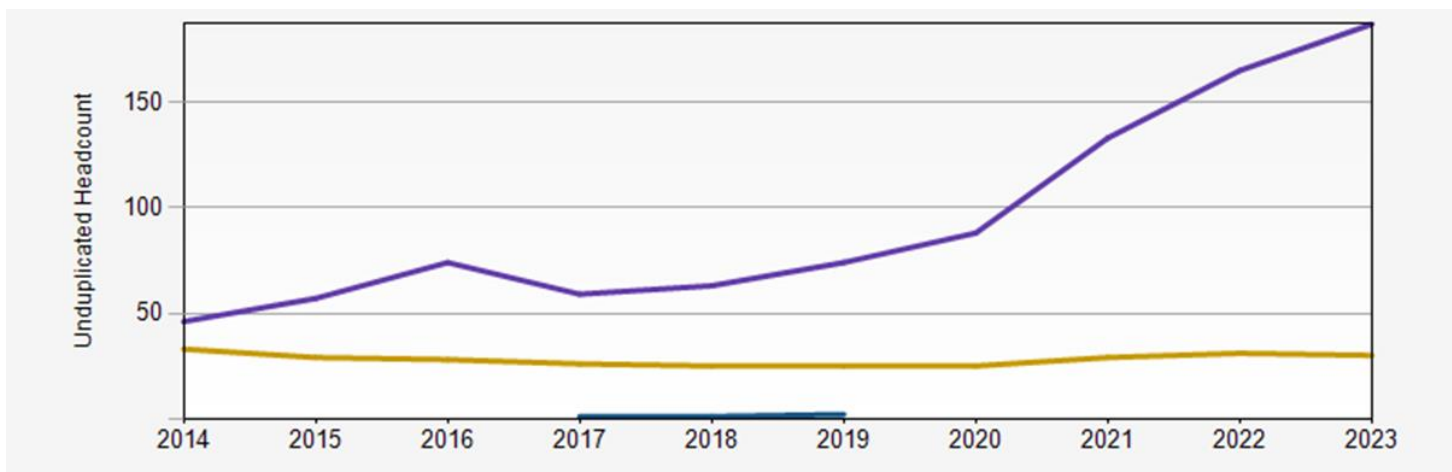

Winter 2023 Reporting: Cinema & Media Studies

MAJOR - 233		MINOR - 7	
Comparative Literature	Cinema & Media Studies	Comparative Literature	Environ. Cultures & Values
8	225	4	3
Average Dept. GPA: 3.64		Average GPA: 3.77	

DEPARTMENTAL COURSE DATA	
Number of students enrolled in Dept. courses	Total Number of Student Credit Hours
1,425	7,125
Courses that are overloaded/busy	Courses with the least enrollment/vacant
C LIT 251, CMS 270, CMS 315, CMS 320, CMS 370, CMS 470	C LIT 321, C LIT 361, C LIT 362, C LIT 431

QUARTER HISTORIC ENROLLMENT GRAPH

Class	2014	2015	2016	2017	2018	2019	2020	2021	2022	2023
Undergraduate	45	57	74	59	63	74	88	133	165	187
Graduate	33	29	28	26	25	25	25	29	31	30

The blue line represents non-matriculated students.