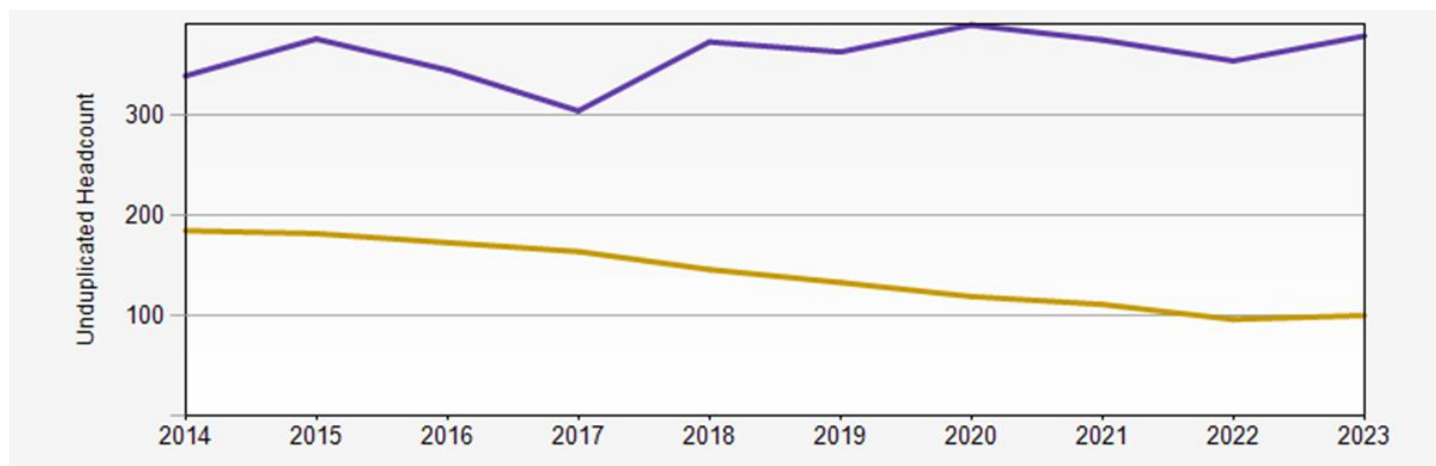

Winter 2023 Reporting: English

MAJOR - 449		MINOR - 67	
Language & Literature	Creative Writing	English	Writing
376	73	47	20
Average Dept. GPA: 3.73		Average GPA: 3.69	

DEPARTMENTAL COURSE DATA	
Number of students enrolled in Dept. courses	Total Number of Student Credit Hours
4,175	19,202
Courses that are overloaded/busy	Courses with the least enrollment/vacant
ENGL 288, ENGL 289, ENGL 302, ENGL 348, ENGL 387, ENGL 440	ENGL 102, ENGL 103, ENGL 104, ENGL 110, ENGL 313

QUARTER HISTORIC ENROLLMENT GRAPH

Class	2014	2015	2016	2017	2018	2019	2020	2021	2022	2023
Undergraduate	340	377	346	305	374	364	391	376	355	380
Graduate	185	182	173	164	146	133	119	111	96	100