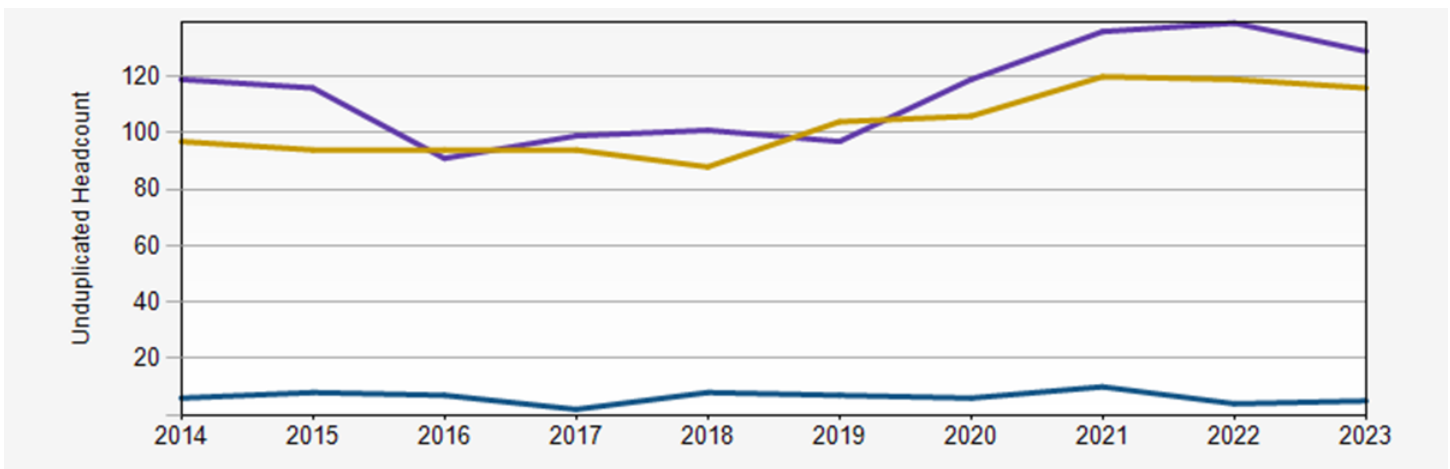

# Winter 2023 Reporting: Linguistics

MAJOR - 156		MINOR - 56	
Linguistics	Romance Linguistics	American Sign Language	Linguistics
156	0	26	30
Average Dept. GPA: 3.53		Average GPA: 3.61	

DEPARTMENTAL COURSE DATA	
Number of students enrolled in Dept. courses	Total Number of Student Credit Hours
1,425	4,448
Courses that are overloaded/busy	Courses with the least enrollment/vacant
LING 102, LING 269, LING 403, LING 450, LING 451, LING 461, LING 462, LING 464	LING 372, LING 470

## QUARTER HISTORIC ENROLLMENT GRAPH

Class	2014	2015	2016	2017	2018	2019	2020	2021	2022	2023
Undergraduate	119	116	91	99	101	97	119	136	139	129
Graduate	97	94	94	94	88	104	106	120	119	116

The blue line is for non-matriculated students.