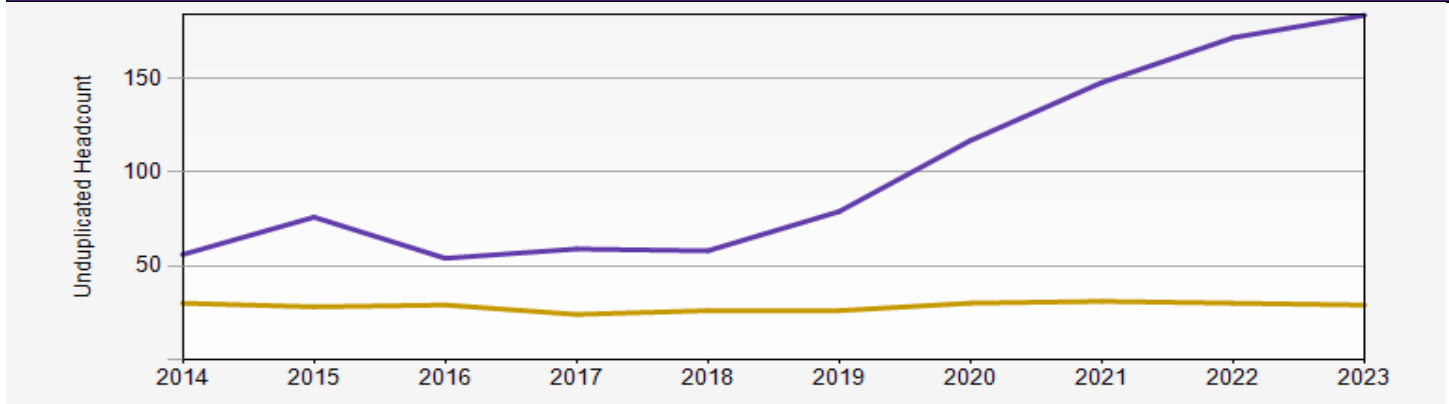

AUTUMN 2023 Reporting: Cinema & Media Studies

MAJOR - 229		MINOR - 7	
Comparative Literature	Cinema & Media Studies	Comparative Literature	Environ. Cultures & Values
12	217	5	2
Average Dept. GPA: 3.68		Average Dept. GPA: 3.52	

DEPARTMENTAL COURSE DATA	
Number of students enrolled in Dept. courses	Total Number of Student Credit Hours
1394	5,706
Courses that are overloaded/busy	Courses with the least enrollment/vacant
CMS 240, CMS 273, CMS 320, CMS 311, CMS 315, CMS 370,	C LIT 200, C LIT 496

QUARTER HISTORIC ENROLLMENT GRAPH

Class	2014	2015	2016	2017	2018	2019	2020	2021	2022	2023
Undergraduate	56	76	54	59	58	79	117	148	172	184
Graduate	30	28	29	24	26	26	30	31	30	29