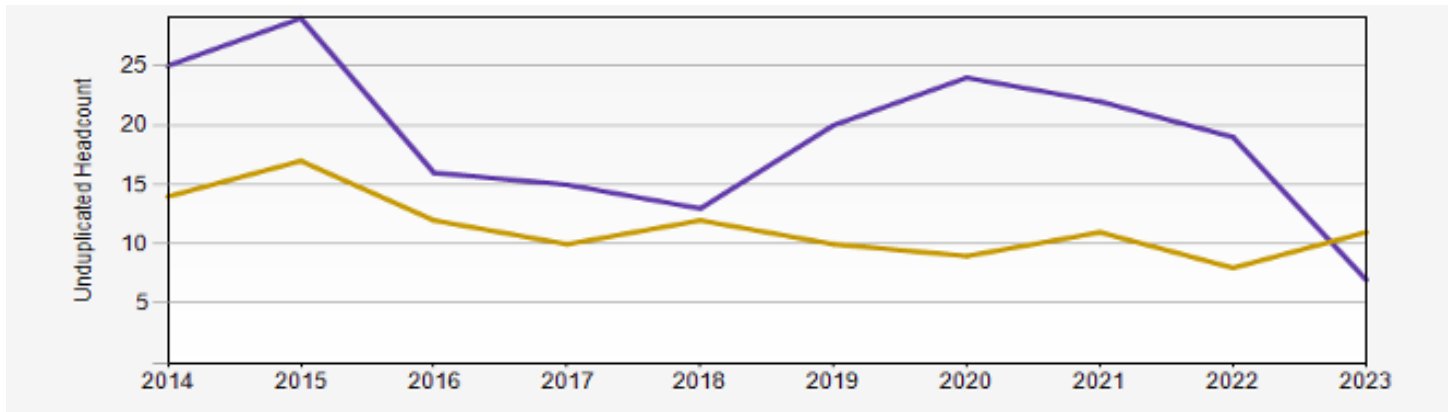

Autumn 2023 Reporting: German Studies

MAJOR - 12	MINOR - 11
Average Dept. GPA: 3.88	Average GPA: 3.54

DEPARTMENTAL COURSE DATA	
Number of students enrolled in Dept. courses	Total Number of Student Credit Hours
210	1,030
Courses that are overloaded/busy	Courses with the least enrollment/vacant
GERMAN 101, GERMAN 103, GERMAN 120, GERMAN 201	GERMAN 203, GERMAN 301, GERMAN 311, GERMAN 353, GERMAN 495

QUARTER HISTORIC ENROLLMENT GRAPH

Class	2014	2015	2016	2017	2018	2019	2020	2021	2022	2023
Undergraduate	25	29	16	15	13	20	24	22	19	7
Graduate	14	17	12	10	12	10	9	11	8	11