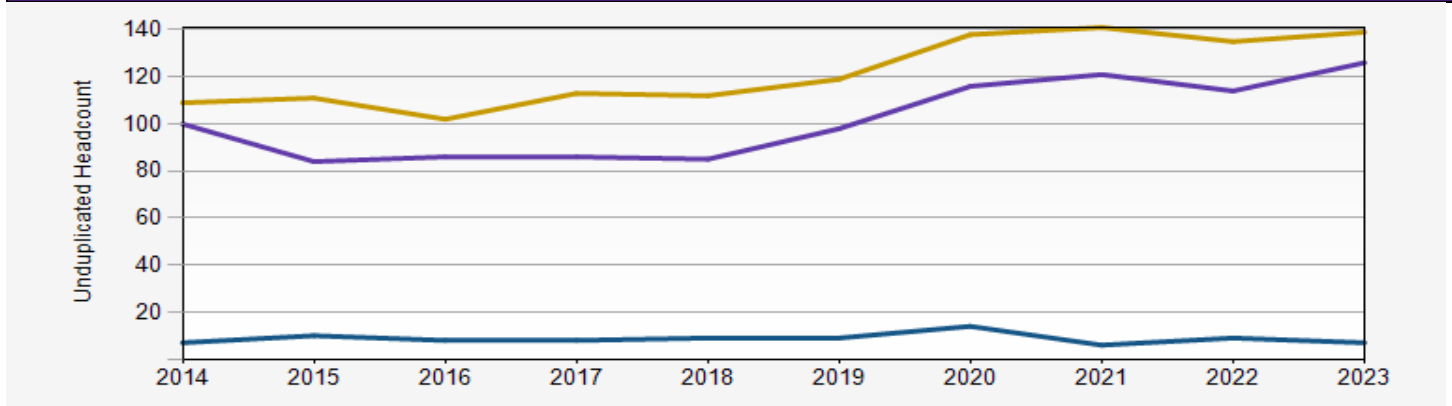

AUTUMN 2023 Reporting: Linguistics

MAJOR - 178		MINOR - 50	
Linguistics	Romance Linguistics	American Sign Language	Linguistics
178	0	25	25
Average Dept. GPA: 3.49		Average Dept. GPA: 3.51	

DEPARTMENTAL COURSE DATA	
Number of students enrolled in Dept. courses	Total Number of Student Credit Hours
1057	4959
Courses that are overloaded/busy	Courses with the least enrollment/vacant
ASL 101, LING 200, LING 432, LING 450 LING 461, LING 499,	ASL 301, LING 411

QUARTER HISTORIC ENROLLMENT GRAPH

Class	2014	2015	2016	2017	2018	2019	2020	2021	2022	2023
Undergraduate	100	84	86	86	85	98	116	121	114	126
Graduate	109	111	102	113	112	119	138	141	135	139