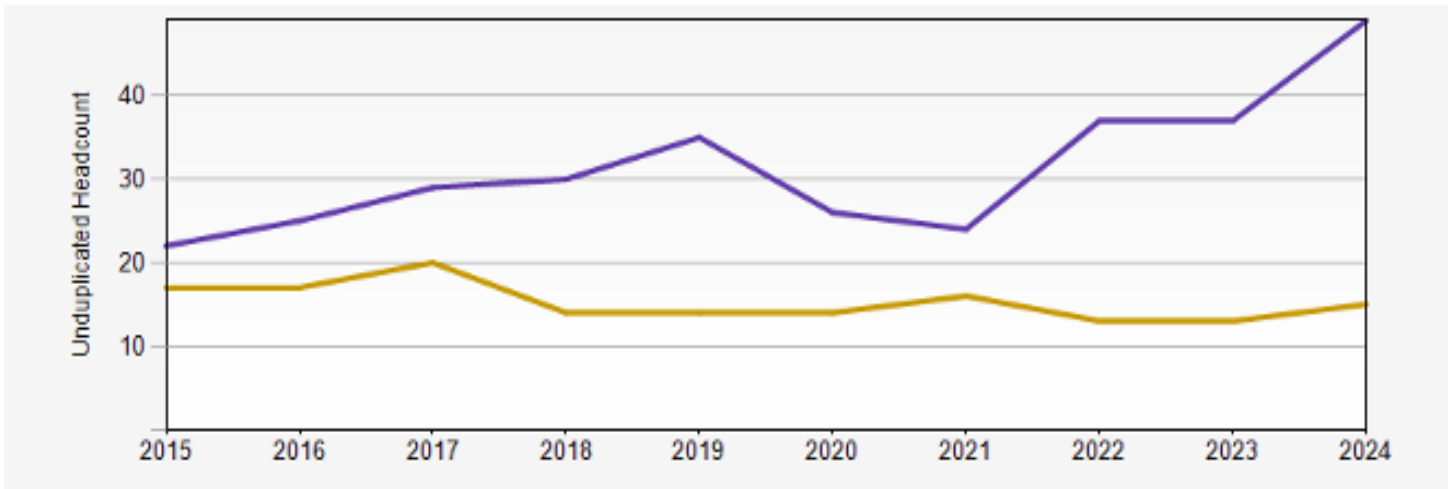

Winter 2024 Reporting: Classics

MAJOR - 61				MINOR - 45		
Classical Studies	Classics	Greek	Latin	Classical Studies	Greek	Latin
28	22	4	7	41	0	4
Average Dept. GPA: 3.87				Average GPA: 3.63		

DEPARTMENTAL COURSE DATA	
Number of students enrolled in Dept. courses	Total Number of Student Credit Hours
1,094	3,477
Courses that are overloaded/busy	Courses with the least enrollment/vacant
CLAS 101, CLAS 205, CLAS 231, CLAS 239, CLAS 328, CLAS 343, CLAS 430, CLAS 461, GREEK 300	LATIN 102, GREEK 306, LATIN 306, GREEK 462

QUARTER HISTORIC ENROLLMENT GRAPH

Class	2015	2016	2017	2018	2019	2020	2021	2022	2023	2024
Undergraduate	22	25	29	30	35	26	24	37	37	49
Graduate	17	17	20	14	14	14	16	13	13	15