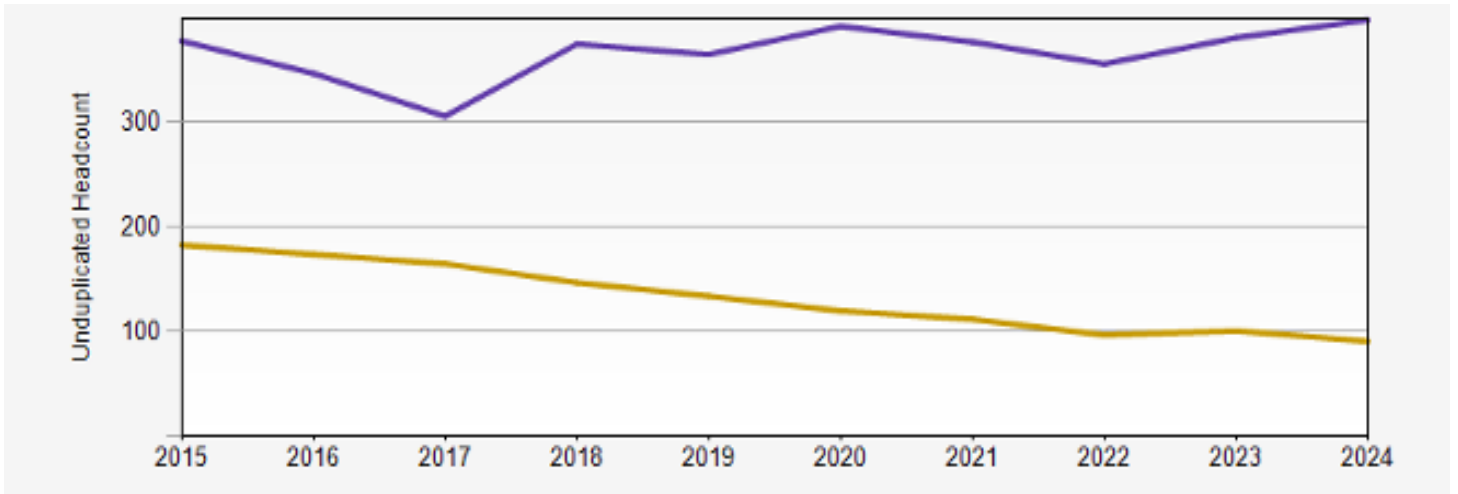

# Winter 2024 Reporting: English

MAJOR - 484		MINOR - 60	
Language & Literature	Creative Writing	English	Writing
412	72	43	17
Average Dept. GPA: 3.75		Average GPA: 3.52	

DEPARTMENTAL COURSE DATA	
Number of students enrolled in Dept. courses	Total Number of Student Credit Hours
5,064	26,724
Courses that are overloaded/busy	Courses with the least enrollment/vacant
ENGL 198, ENGL 204, ENGL 257, ENGL 265, ENGL 288, ENGL 296, ENGL 320, ENGL 387	ENGL 102, ENGL 103, ENGL 104, ENGL 105

## QUARTER HISTORIC ENROLLMENT GRAPH

Class	2015	2016	2017	2018	2019	2020	2021	2022	2023	2024
Undergraduate	377	346	305	374	364	391	376	355	380	397
Graduate	182	173	164	146	133	119	111	96	100	90