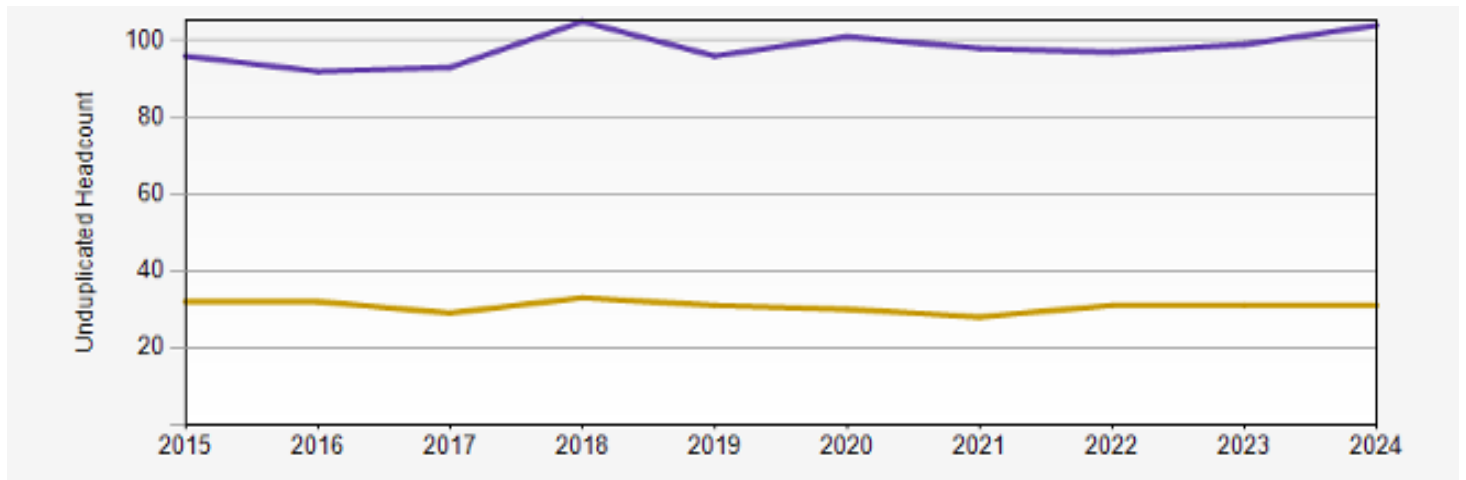

# Winter 2024 Reporting: Asian Languages & Literatures

| MAJOR - 165             |         |          |        | MINOR - 85            |         |          |        |                  |            |
|-------------------------|---------|----------|--------|-----------------------|---------|----------|--------|------------------|------------|
| Asian Lang & Culture    | Chinese | Japanese | Korean | Asian Lang & Cultures | Chinese | Japanese | Korean | South Asian Lang | Vietnamese |
| 58                      | 29      | 60       | 18     | 12                    | 12      | 33       | 20     | 4                | 4          |
| Average Dept. GPA: 3.59 |         |          |        | Average GPA: 3.54     |         |          |        |                  |            |

| DEPARTMENTAL COURSE DATA  |   |
|---|---|
| Number of students enrolled in Dept. courses  | Total Number of Student Credit Hours  |
| 1,760   | 5,729   |
| Courses that are overloaded/busy  | Courses with the least enrollment/vacant  |
| VIET 102, VIET 122, KOREAN 102, JAPAN 102, JAPAN 361, JAPAN 471, KOREAN 365, CHIN 373 | SNSKRT 202, BENG 102, BENG 202, INDO 212, KOREAN 416, VIET 312, CHIN 302, ASIAN 498 |

## QUARTER HISTORIC ENROLLMENT GRAPH

| Class         | 2015 | 2016 | 2017 | 2018 | 2019 | 2020 | 2021 | 2022 | 2023 | 2024 |
|---------------|------|------|------|------|------|------|------|------|------|------|
| Undergraduate | 96   | 92   | 93   | 105  | 96   | 101  | 98   | 97   | 99   | 104  |
| Graduate      | 32   | 32   | 29   | 33   | 31   | 30   | 28   | 31   | 31   | 31   |