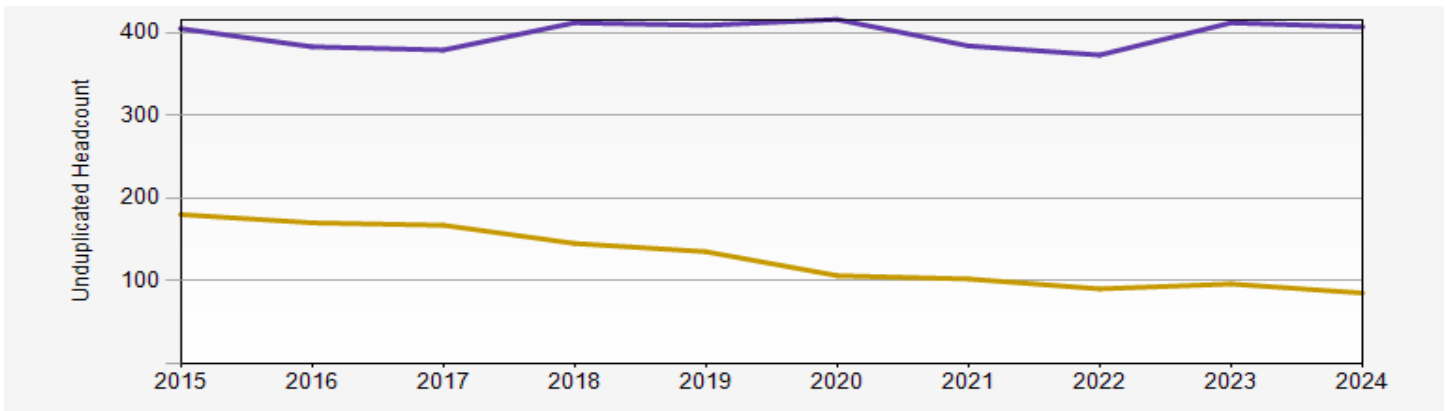

Spring 2024 Reporting: English

MAJOR - 495		MINOR - 77	
Language & Literature	Creative Writing	English	Writing
421	74	53	24
Average Dept. GPA: 3.75		Average GPA: 3.62	

DEPARTMENTAL COURSE DATA	
Number of students enrolled in Dept. courses	Total Number of Student Credit Hours
4,498	24,870
Courses that are overloaded/busy	Courses with the least enrollment/vacant
ENGL 201, ENGL 204, ENGL 257, ENGL 281 ENGL 288, ENGL 296, ENGL 345, ENGL 349	ENGL 102, ENGL 103, ENGL 104, ENGL 105

QUARTER HISTORIC ENROLLMENT GRAPH

Class	2015	2016	2017	2018	2019	2020	2021	2022	2023	2024
Undergraduate	405	383	379	412	409	416	384	373	412	407
Graduate	180	170	167	145	135	106	102	90	96	85