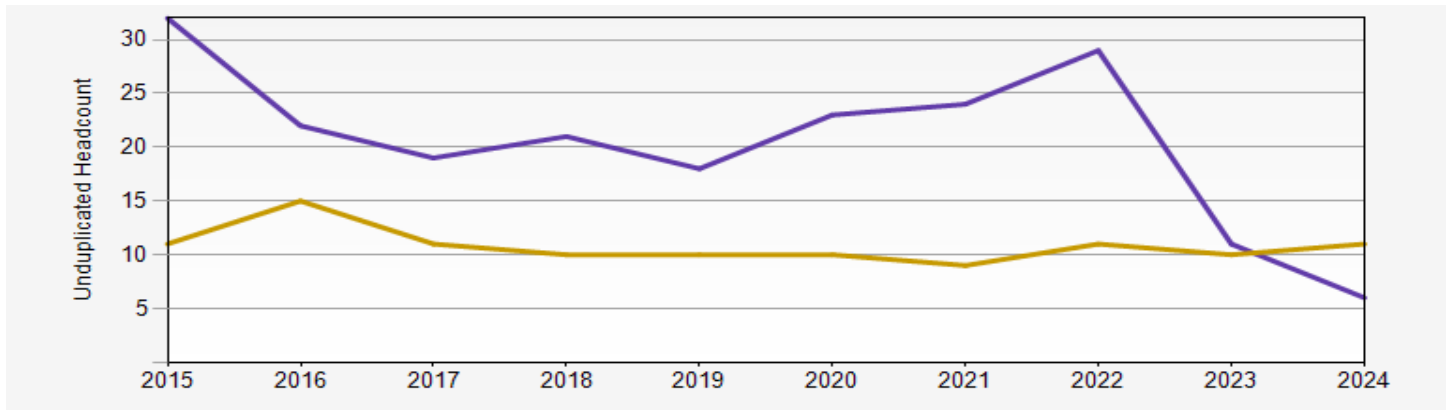

# Spring 2024 Reporting: German Studies

<b>MAJOR – 12</b>	<b>MINOR – 10</b>
Average Dept. GPA: 3.72	Average GPA: 3.59

DEPARTMENTAL COURSE DATA	
Number of students enrolled in Dept. courses	Total Number of Student Credit Hours
183	967
Courses that are overloaded/busy	Courses with the least enrollment/vacant
GERMAN 102, GERMAN 103, GERMAN 271	GERMAN 202, GERMAN 401

## QUARTER HISTORIC ENROLLMENT GRAPH

Class	2015	2016	2017	2018	2019	2020	2021	2022	2023	2024
Undergraduate	32	22	19	21	18	23	24	29	11	6
Graduate	11	15	11	10	10	10	9	11	10	11