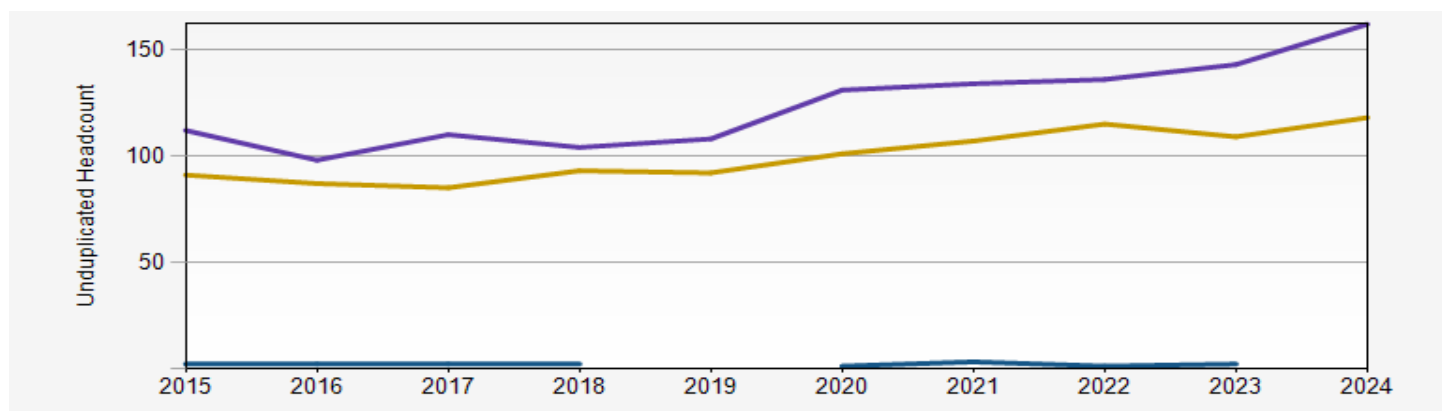

## Spring 2024 Reporting: Linguistics

MAJOR - 202		MINOR - 57	
Linguistics	Romance Linguistics	American Sign Language	Linguistics
202	0	26	31
Average Dept. GPA: 3.59		Average GPA: 3.58	

DEPARTMENTAL COURSE DATA	
Number of students enrolled in Dept. courses	Total Number of Student Credit Hours
2,257	7,519
Courses that are overloaded/busy	Courses with the least enrollment/vacant
ASL 103, LING 234, LING 415, LING 450, LING 462, LING 471	ASL 303, LING 452

### QUARTER HISTORIC ENROLLMENT GRAPH

Class	2015	2016	2017	2018	2019	2020	2021	2022	2023	2024
Undergraduate	112	98	110	104	108	131	134	136	143	162
Graduate	91	87	85	93	92	101	107	115	109	118

The blue line is for non-matriculated students.