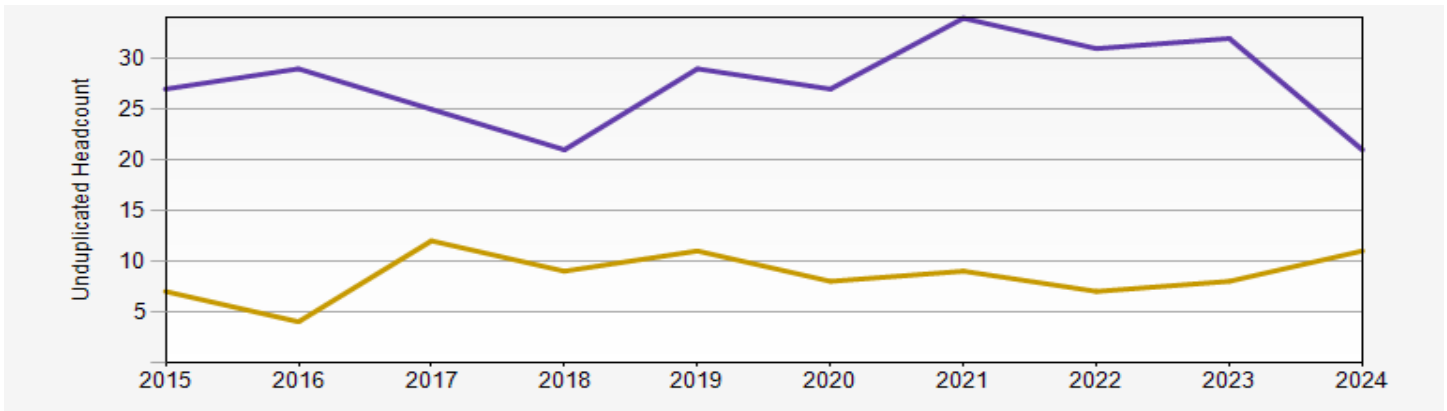

Spring 2024 Reporting: Scandinavian Studies

MAJOR - 30		Average Dept. GPA: 3.73		
Area Studies	Danish	Finnish	Norwegian	Swedish
17	2	2	7	2

MINOR - 40					Average GPA: 3.57			
Baltic	Danish	Estonian	Finnish	Latvian	Lithuanian	Norwegian	Scand. Area Studies	Swedish
2	5	0	0	0	0	8	14	11

DEPARTMENTAL COURSE DATA	
Number of students enrolled in Dept. courses	Total Number of Student Credit Hours
407	2,018
Courses that are overloaded/busy	Courses with the least enrollment/vacant
NORW 103, SCAND 200, SCAND 375	LATV 103, LATV 203, FINN 203, ESTO 113

QUARTER HISTORIC ENROLLMENT GRAPH

Class	2015	2016	2017	2018	2019	2020	2021	2022	2023	2024
Undergraduate	27	29	25	21	29	27	34	31	32	21
Graduate	7	4	12	9	11	8	9	7	8	11