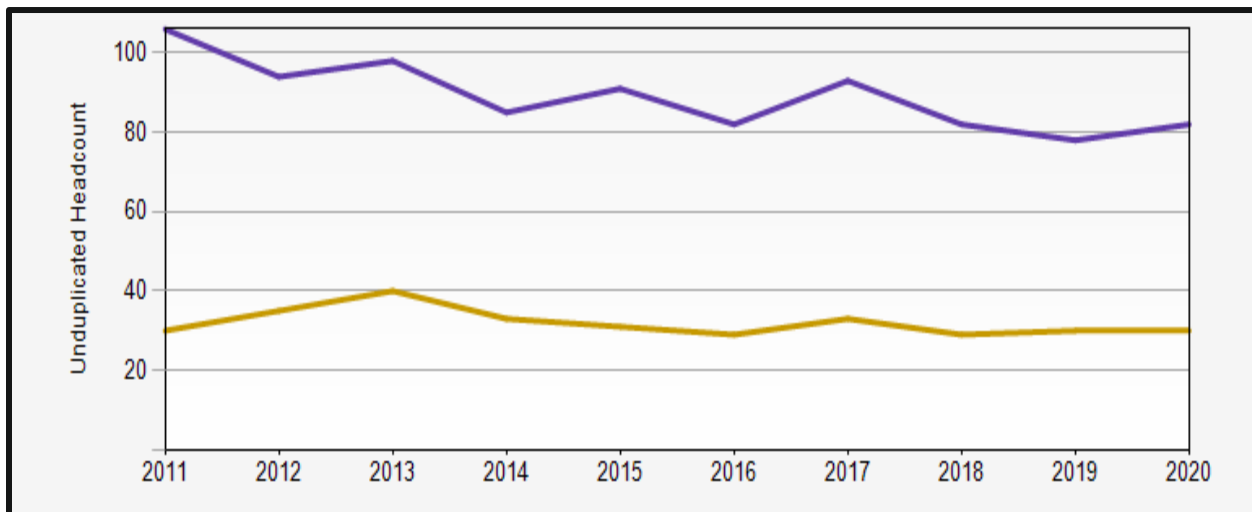

Autumn 2020 Reporting: Asian Language & Literature

	2011	2012	2013	2014	2015	2016	2017	2018	2019	2020
Undergrad	106	94	98	85	91	82	93	82	78	82
Graduate	30	35	40	33	31	29	33	29	30	30
Total	136	129	138	118	122	112	126	111	108	113

Undergraduate	Major	Minor
<i>Number of students</i>		71
<i>Average GPA</i>	3.56	2.94

Departmental Course Data

<i>Number of students enrolled in Dept.'s courses</i>	1432		
<i>Total Number of Student Credit Hours</i>	7919		
<i>The Most Courses that are Overloaded/Busy</i>	JAPAN 101 A JAPAN 201 A	KOREAN 101 A JAPAN 411 A	VIET 121 A
<i>The Most Courses with Least Enrollment/Vacant</i>	INDO 201 INDO 311	INDO 211 INDO 411	BEGN 301