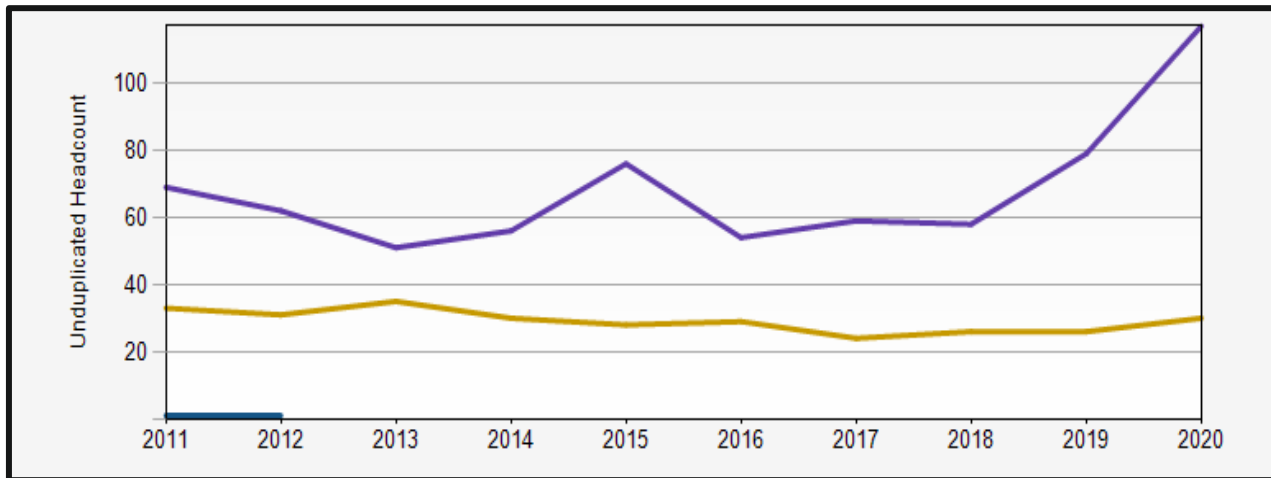

# Autumn 2020 Reporting: Cinema and Media Studies

	2011	2012	2013	2014	2015	2016	2017	2018	2019	2020
<b>Undergraduate</b>	69	62	51	56	76	54	59	58	79	117
<b>Graduate</b>	33	31	35	30	28	29	24	26	26	30
<b>Total</b>	103	94	86	87	104	83	84	84	105	147