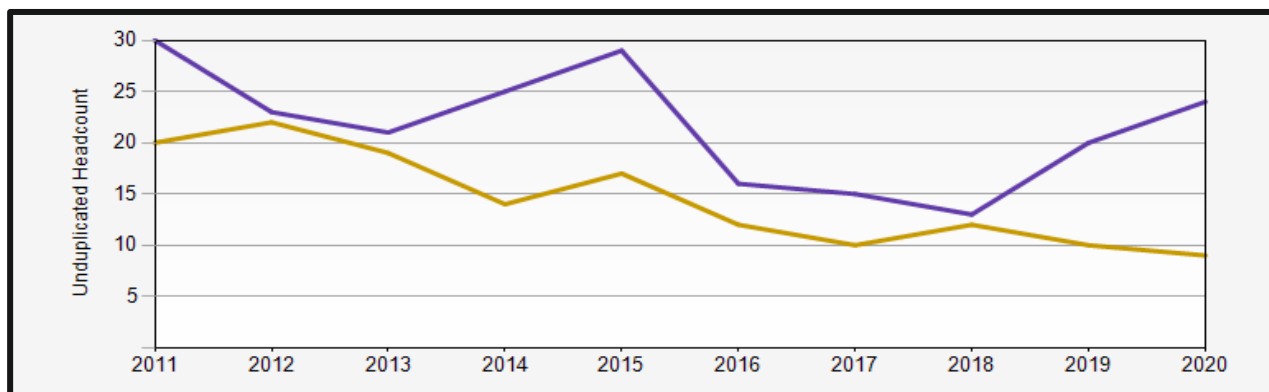

Autumn 2020 Reporting: Germanics

	2011	2012	2013	2014	2015	2016	2017	2018	2019	2020
Undergraduate	30	23	21	25	29	16	15	13	20	24
Graduate	20	22	19	14	17	12	10	12	10	9
Total	50	45	40	39	46	28	25	25	30	33

Undergraduate	Major	Minor
<i>Number of students</i>		7
<i>Average GPA</i>	3.56	2.94

Departmental Course Data

<i>Number of students enrolled in Dept.'s courses</i>	264		
<i>Total Number of Student Credit Hours</i>	1576		
<i>The Most Courses that are Overloaded/Busy</i>	GERMAN 101C/D/E GERMAN 285	GERMAN 195 GERMAN 301 A	GERMAN 201 C
<i>The Most Courses with Least Enrollment/Vacant</i>	GERMAN 103 B/H.	GERMAN 203 A	GERMAN 421