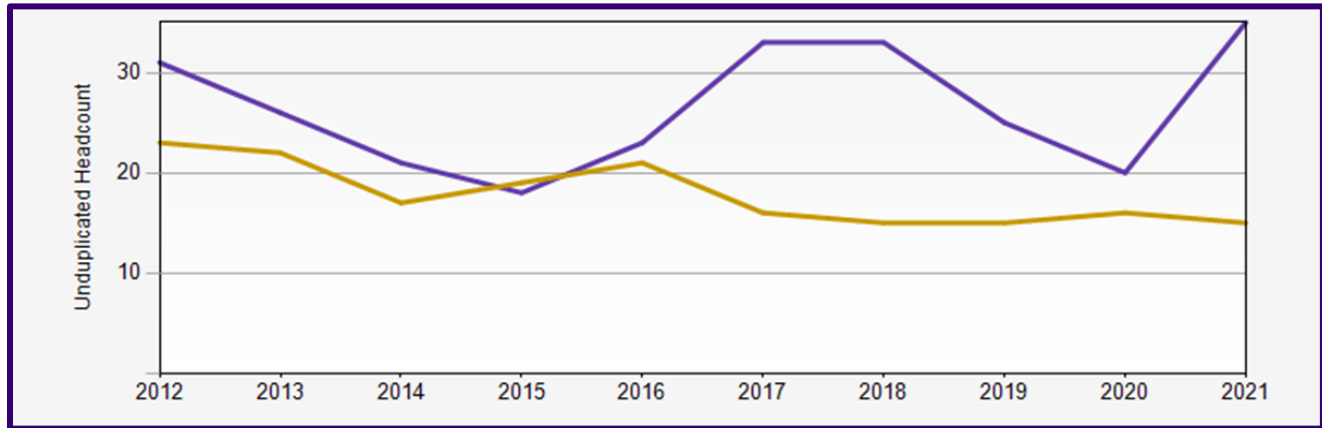

Autumn 2021 Reporting: Classics

Autumn Quarters	2012	2013	2014	2015	2016	2017	2018	2019	2020	2021
Undergraduate	31	26	21	18	23	33	33	25	20	40
Graduate	23	22	17	19	21	16	15	15	16	15

Undergraduate	Major (40)	Minor (51)
Number of students	CL ST- 14 CLAS- 21 GREEK- 1 LATIN- 4	CL ST- 47 GREEK- 1 LATIN- 3
Average GPA	3.03	3.63

Departmental Course Data

Number of students enrolled in Dept.'s courses	1028		
Total Number of Student Credit Hours	3,661		
Courses that are Overloaded/Busy	CLAS 101C/D CL AR 343A	CLAS 122A/B CLAS 320A	CLAS 205B CLAS 320A
Courses with Least Enrollment/Vacant	GREEK 461A LATIN 461A	LATIN 305A	GREEK 305A