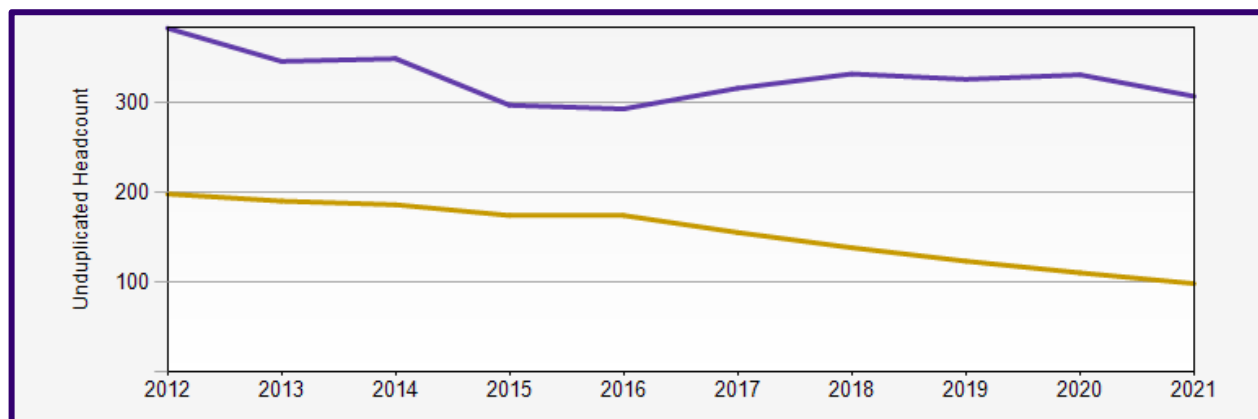

Autumn 2021 Reporting: English

Autumn Quarters	2012	2013	2014	2015	2016	2017	2018	2019	2020	2021
Undergraduate	383	346	349	297	293	316	332	326	331	334
Graduate	198	190	186	174	174	155	138	123	110	98

Undergraduate	Major (334)	Minor (68)
<i>Breakdown</i>	English Lang. & Lit. 277	English 46
	English Creative W. 57	English- Writing 22
<i>Average GPA</i>	3.33	3.52

Departmental Course Data

<i>Number of students enrolled in Dept.'s courses</i>	4,025		
<i>Total Number of Student Credit Hours</i>	23,068		
<i>Courses that are Overloaded/Busy</i>	ENGL 197A ENGL 204A	ENGL 283A ENGL 257A	ENGL 284B ENGL 131A-Z
<i>Courses with Least Enrollment/Vacant</i>	ENGL 198E	ENGL 379A	ENGL 491A