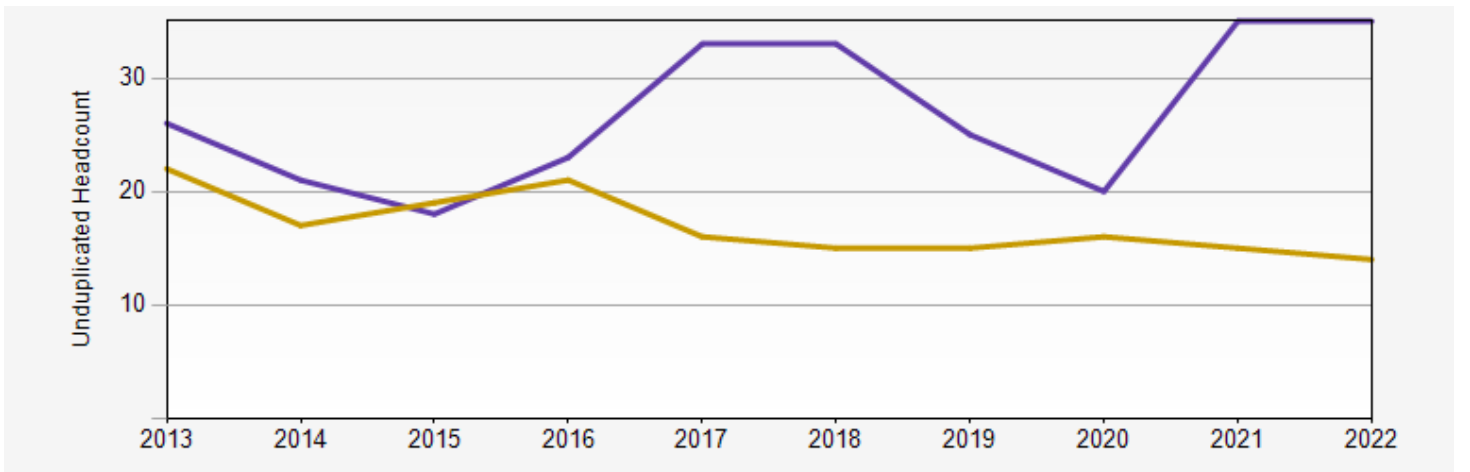

Autumn 2022 Reporting: Classics

MAJOR - 51				MINOR - 39		
Classical Studies	Classics	Greek	Latin	Classical Studies	Greek	Latin
23	21	3	4	35	2	2
Average Dept. GPA: 3.86				Average Cum. GPA: 3.67		

DEPARTMENTAL COURSE DATA	
Number of students enrolled in Dept. courses	Total Number of Student Credit Hours
948	3,198
Courses that are overloaded/busy	Courses with the least enrollment/vacant
CLAS 122, CLAS 205, CLAS 432, CL AR 347, LATIN 101	CLAS 305, CLAS 414, GREEK 305, GREEK 461, LATIN 461

QUARTER HISTORIC ENROLLMENT GRAPH

Class	2013	2014	2015	2016	2017	2018	2019	2020	2021	2022
Undergraduate	26	21	18	23	33	33	25	20	40	35
Graduate	22	17	19	21	16	15	15	16	15	14