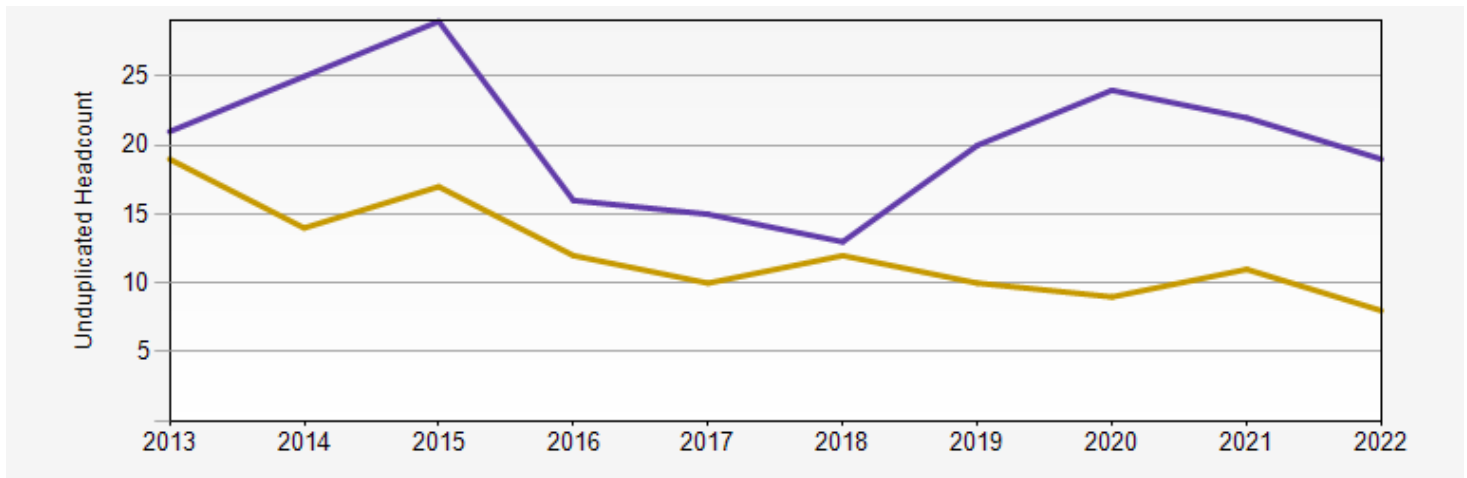

Autumn 2022 Reporting: German Studies

MAJOR - 24	MINOR - 11
Average Dept. GPA: 3.84	Average Cum. GPA: 3.72

DEPARTMENTAL COURSE DATA	
Number of students enrolled in Dept. courses	Total Number of Student Credit Hours
202	1,033
Courses that are overloaded/busy	Courses with the least enrollment/vacant
GERMAN 101, GERMAN 201, GERMAN 301, GERMAN 311	GERMAN 103, GERMAN 495

QUARTER HISTORIC ENROLLMENT GRAPH

Class	2013	2014	2015	2016	2017	2018	2019	2020	2021	2022
Undergraduate	21	25	29	16	15	13	20	24	23	19
Graduate	19	14	17	12	10	12	10	9	11	8