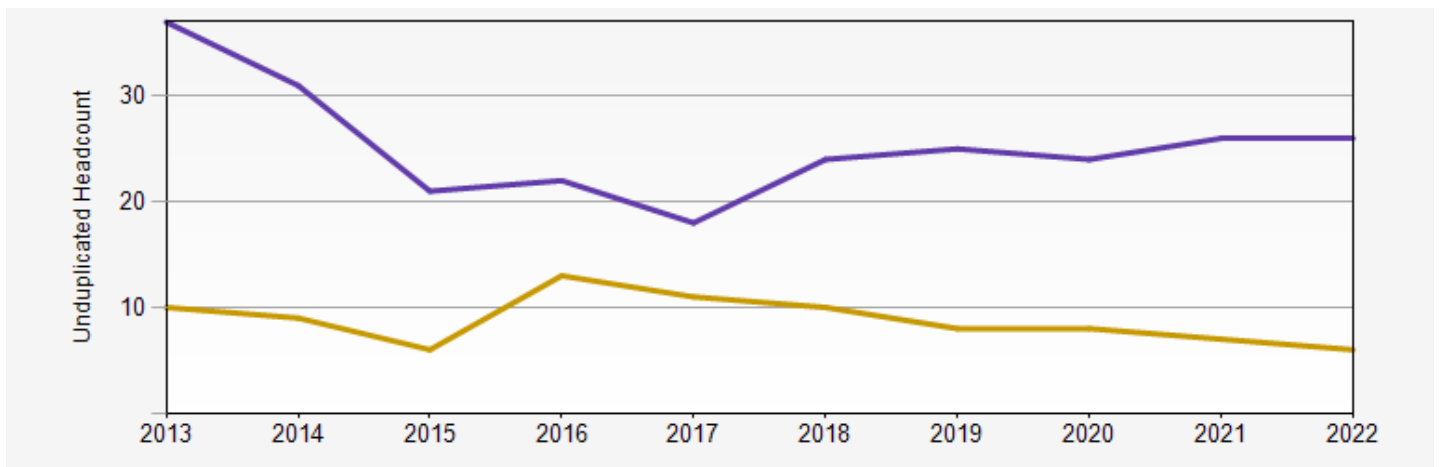

Autumn 2022 Reporting: Scandinavian Studies

MAJOR - 33		Average Dept. GPA 3.80		
Area Studies	Danish	Finnish	Norwegian	Swedish
11	2	4	8	8

MINOR - 37					Average Cum. GPA: 3.61			
Baltic	Danish	Estonian	Finnish	Latvian	Lithuanian	Norwegian	Scand. Area Studies	Swedish
0	2	0	3	0	0	10	19	3

DEPARTMENTAL COURSE DATA	
Number of students enrolled in Dept. courses	Total Number of Student Credit Hours
374	1,864
Courses that are overloaded/busy	Courses with the least enrollment/vacant
NORW 101, SCAND 100, SCAND 175, SCAND 330, SCAND 370	LATV 101, LATV 111, LITH 201, SWED 201, SWED 301

QUARTER HISTORIC ENROLLMENT GRAPH

Class	2013	2014	2015	2016	2017	2018	2019	2020	2021	2022
Undergraduate	37	31	21	22	18	24	25	26	27	26
Graduate	10	9	6	13	11	10	8	8	7	6