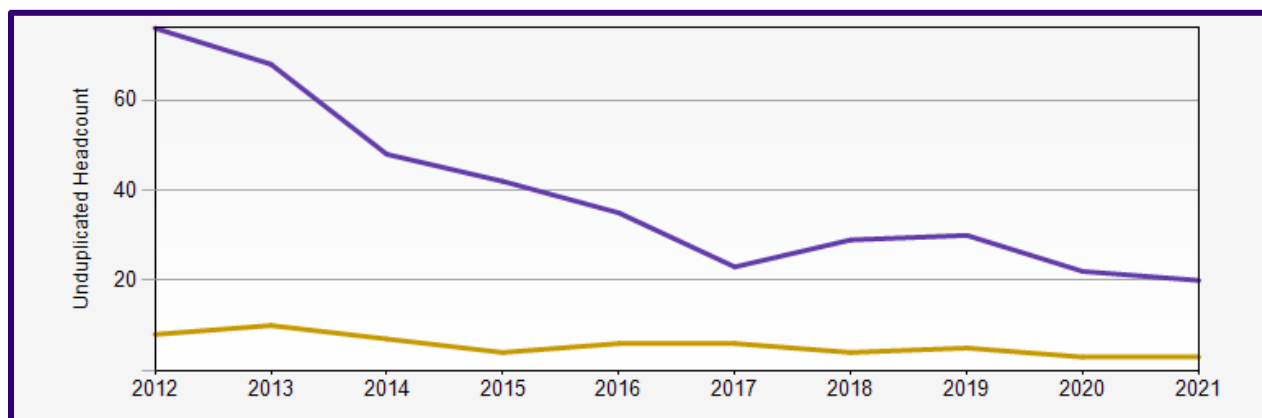

# Spring 2021 Reporting: Near Eastern Languages & Civilization

Spring Quarters	2012	2013	2014	2015	2016	2017	2018	2019	2020	2021
Undergraduate	76	68	48	42	35	23	29	30	22	19

<b>Undergraduate</b>	<b>Major (19)</b>	<b>Minor (13)</b>
<i>Breakdown</i>	Lang. & Cultures- 17 Comp. Civilization- 2	Near Eastern Studies- 13
<i>Average GPA</i>	3.59	3.50

### Departmental Course Data

<i>Number of students enrolled in Dept.'s courses</i>	410		
<i>Total Number of Student Credit Hours</i>	1,490		
<i>Courses that are Overloaded/Busy</i>	ARAB 103A/B NEAR E 331	NEAR E 208A	NEAR E 306A
<i>Courses with Least Enrollment/Vacant</i>	EGPYPT 103A NEAR E 496A	KAZAKH 103A	TKISH 203A