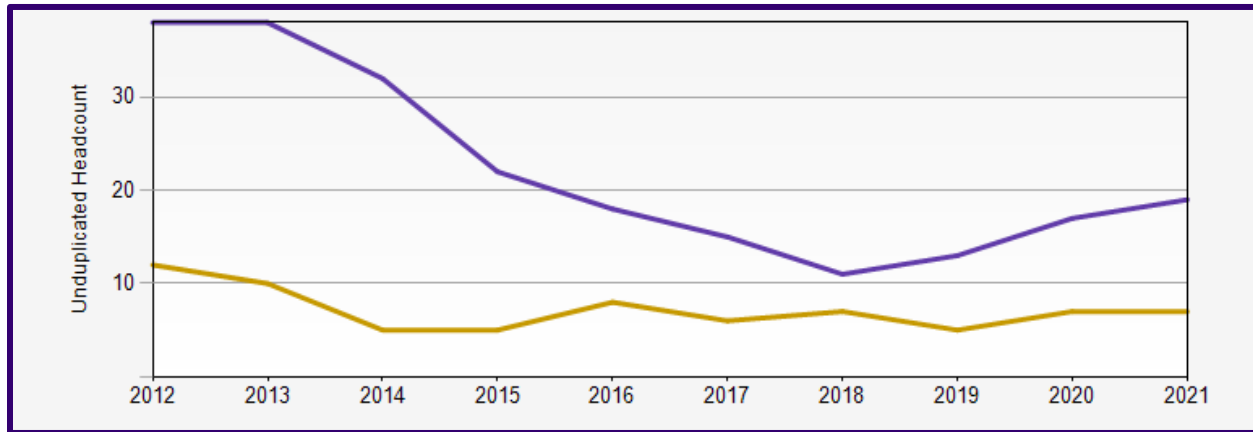

Spring 2021 Reporting: Slavic Languages & Literatures

Spring Quarters	2012	2013	2014	2015	2016	2017	2018	2019	2020	2021
Undergraduate	38	38	32	22	18	15	11	13	17	19

Undergraduate	Major (19)	Minor (11)
<i>Breakdown</i>	Russian LLC- 19	RL SL- 2 RUSLAN- 9
<i>Average GPA</i>	3.61	3.67

Departmental Course Data

<i>Number of students enrolled in Dept.'s courses</i>	204	
<i>Total Number of Student Credit Hours</i>	1,006	
<i>Courses that are Overloaded/Busy</i>	RUSS 103A/B	RUSS 324A
<i>Courses with Least Enrollment/Vacant</i>	RUSS 314 A	RUSS 403A