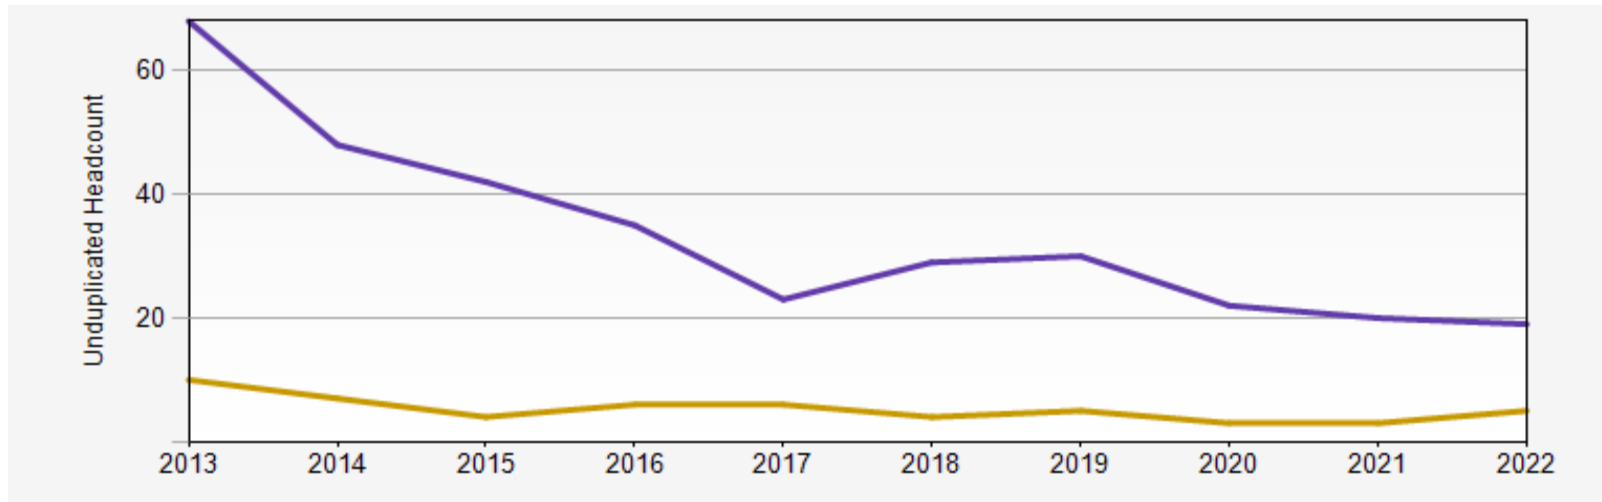

Spring 2022 Reporting: Near Eastern Languages and Civilizations Department

	2013	2014	2015	2016	2017	2018	2019	2020	2021	2022
Undergraduate	68	48	42	35	23	29	30	22	20	19
Graduate	10	7	4	6	6	4	5	3	3	5
Total	78	55	46	41	29	33	35	25	23	24

Undergraduate majors 19 (Lang. & Cultures- 15, Comp. Civilization- 4)

Minors 17 (Near E 11, Arabic 2, Modern Hebrew 4)

Average Department GPA 3.69

Number of students enrolled in courses 283

Number of student credit hours 1231