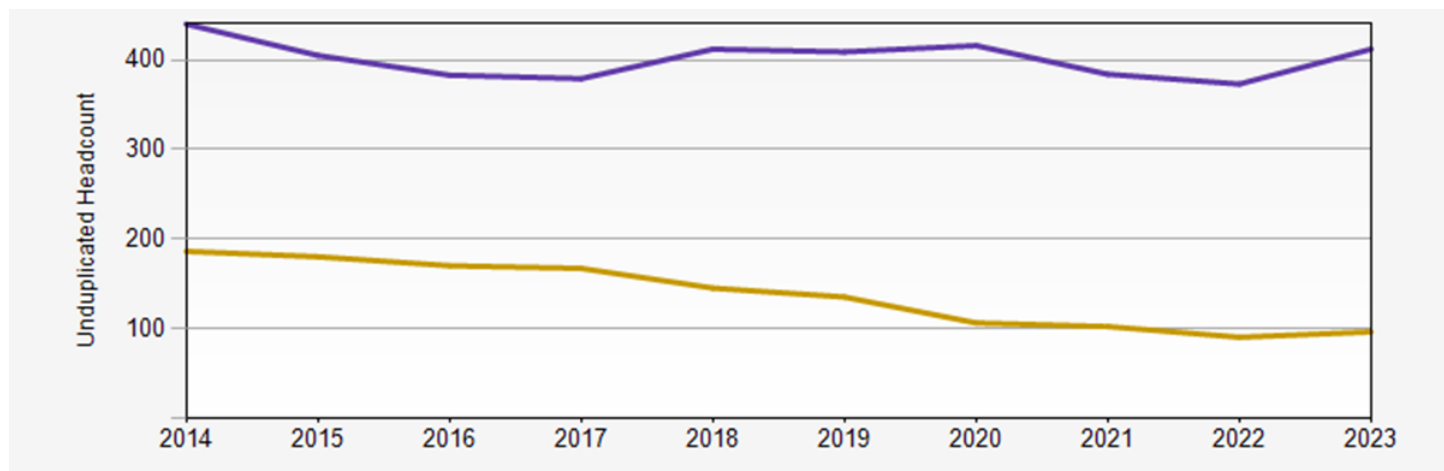

# Spring 2023 Reporting: English

MAJOR - 491		MINOR - 74	
Language & Literature	Creative Writing	English	Writing
407	84	52	22
Average Dept. GPA: 3.74		Average GPA: 3.67	

DEPARTMENTAL COURSE DATA	
Number of students enrolled in Dept. courses	Total Number of Student Credit Hours
1,795	8,679
Courses that are overloaded/busy	Courses with the least enrollment/vacant
ENGL 281 A, ENGL 199 A, ENGL 200 B, ENGL 204 A, ENGL 111 A/D/F/H/J/K/M/O/Y, ENGL 288 B/F, ENGL 397 A	ENGL 282 B, ENGL 198 B/E/G/H, ENGL 198 A/D/F, ENGL 284 E, ENGL 105 A/B, ENGL 103 A

## QUARTER HISTORIC ENROLLMENT GRAPH

Class	2014	2015	2016	2017	2018	2019	2020	2021	2022	2023
Undergraduate	440	405	383	379	412	409	416	384	373	412
Graduate	186	180	170	167	145	135	106	102	90	96