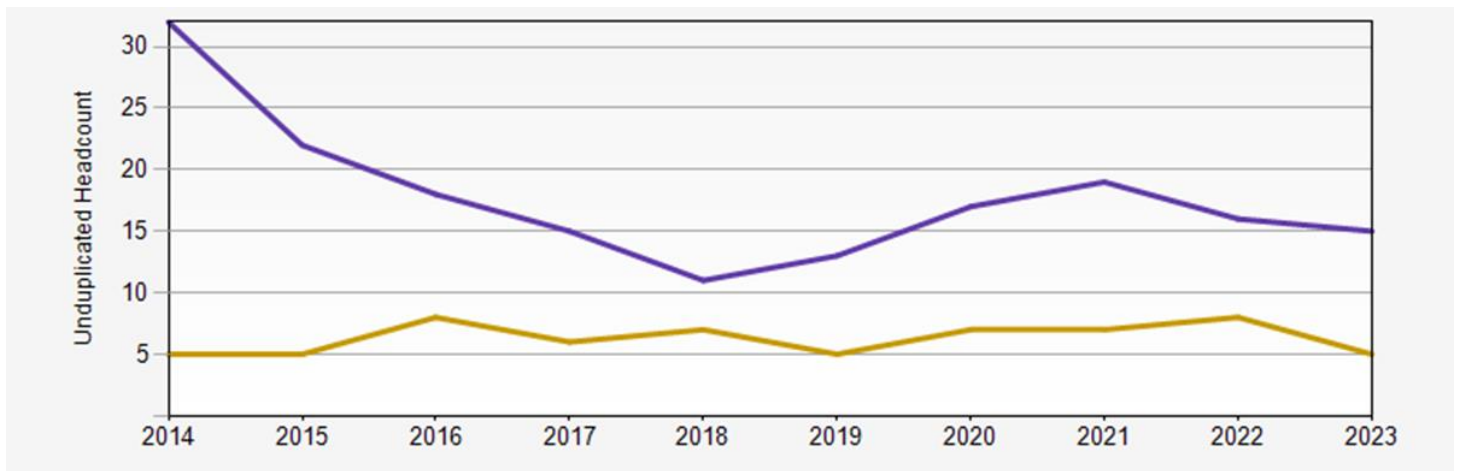

Spring 2023 Reporting: Slavic Language & Literatures

MAJOR - 20		MINOR - 9		
Eastern European Lang, Lit, & Cultures	Russian Lang, Lit, & Culture	Russian Language	Slavic Languages	Russian & Slavic Literatures
0	20	6	2	1
Average Dept. GPA: 3.84		Average GPA: 3.65		

DEPARTMENTAL COURSE DATA	
Number of students enrolled in Dept. courses	Total Number of Student Credit Hours
95	475
Courses that are overloaded/busy	Courses with the least enrollment/vacant
GLITS 251 A/B/C, RUSS 260 A, SLAVIC 200 A, GLITS 311 A/B, GLITS 313 A, GLITS 314 D, BCMS 403 A	RUSS 424 A, GLITS 253 D, POLSH 403 A, RUSS 112 A, RUSS 314 A, RUSS 403 A, POLSH 320 A

QUARTER HISTORIC ENROLLMENT GRAPH

Class	2014	2015	2016	2017	2018	2019	2020	2021	2022	2023
Undergraduate	32	33	18	15	11	13	17	19	16	15
Graduate	5	5	8	6	7	5	7	7	8	5