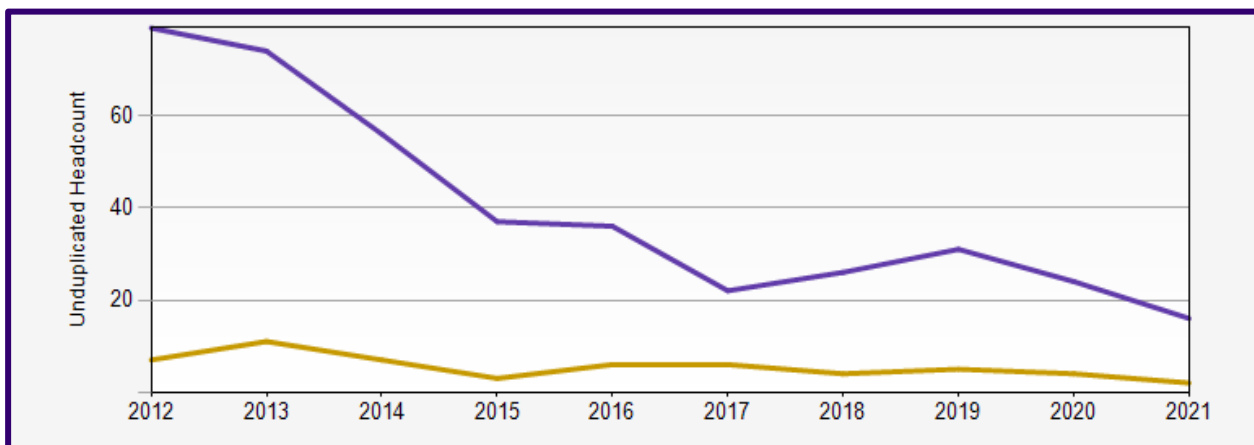

Winter 2021 Reporting: Near Eastern Languages & Civilization

	2012	2013	2014	2015	2016	2017	2018	2019	2020	2021
Undergraduate	79	74	56	37	36	22	26	31	24	16
Graduate	7	11	7	3	6	6	4	5	4	2
Total	86	85	63	40	42	28	30	36	28	18

Undergraduate	Major	Minor
<i>Number of students</i>		11
<i>Average GPA</i>	3.49	3.68

Departmental Course Data

<i>Number of students enrolled in Dept.'s courses</i>	847		
<i>Total Number of Student Credit Hours</i>	2,299		
<i>Courses that are Overloaded/Busy</i>	ARAB 102A NEAR E 335A	NEAR E 201A TKISH 499A	NEAR E 288A
<i>Courses with Least Enrollment/Vacant</i>	EGYPT 102A NEAR E 429A	KAZAKH 102A TKISH 202A	NEAR E 296C